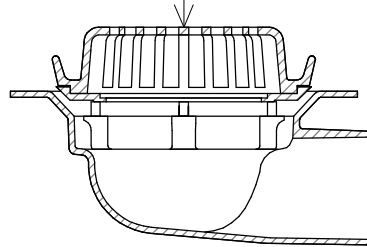

Viking Roofspec 80mmØ side exit clamped drain
SDM055 with 304 S/S domed grate, installed as per
manufacturers instructions.

**Viking Roofspec Drain 02 D03:
Drains - Side Exit Roof Drain - 80mm**

Viking Roofspec 80mmØ side
exit clamped drain SDM055 with
304 S/S domed grate, installed
as per manufacturers
instructions.

Butylclad Yes
Dec-K-ing Yes
Enviroclad Yes
Epiclad Yes
Tanking No
Torch-on Yes

Master Accessories
Viking Roofspec Drains - Side Exit Roof Drain - 80mm

NOTES:

DRAWING STATUS		
Detail		
Scale: Not to Scale	Date: 6/2022	Drawn:
Viking Roofspec Drain 02 D03		