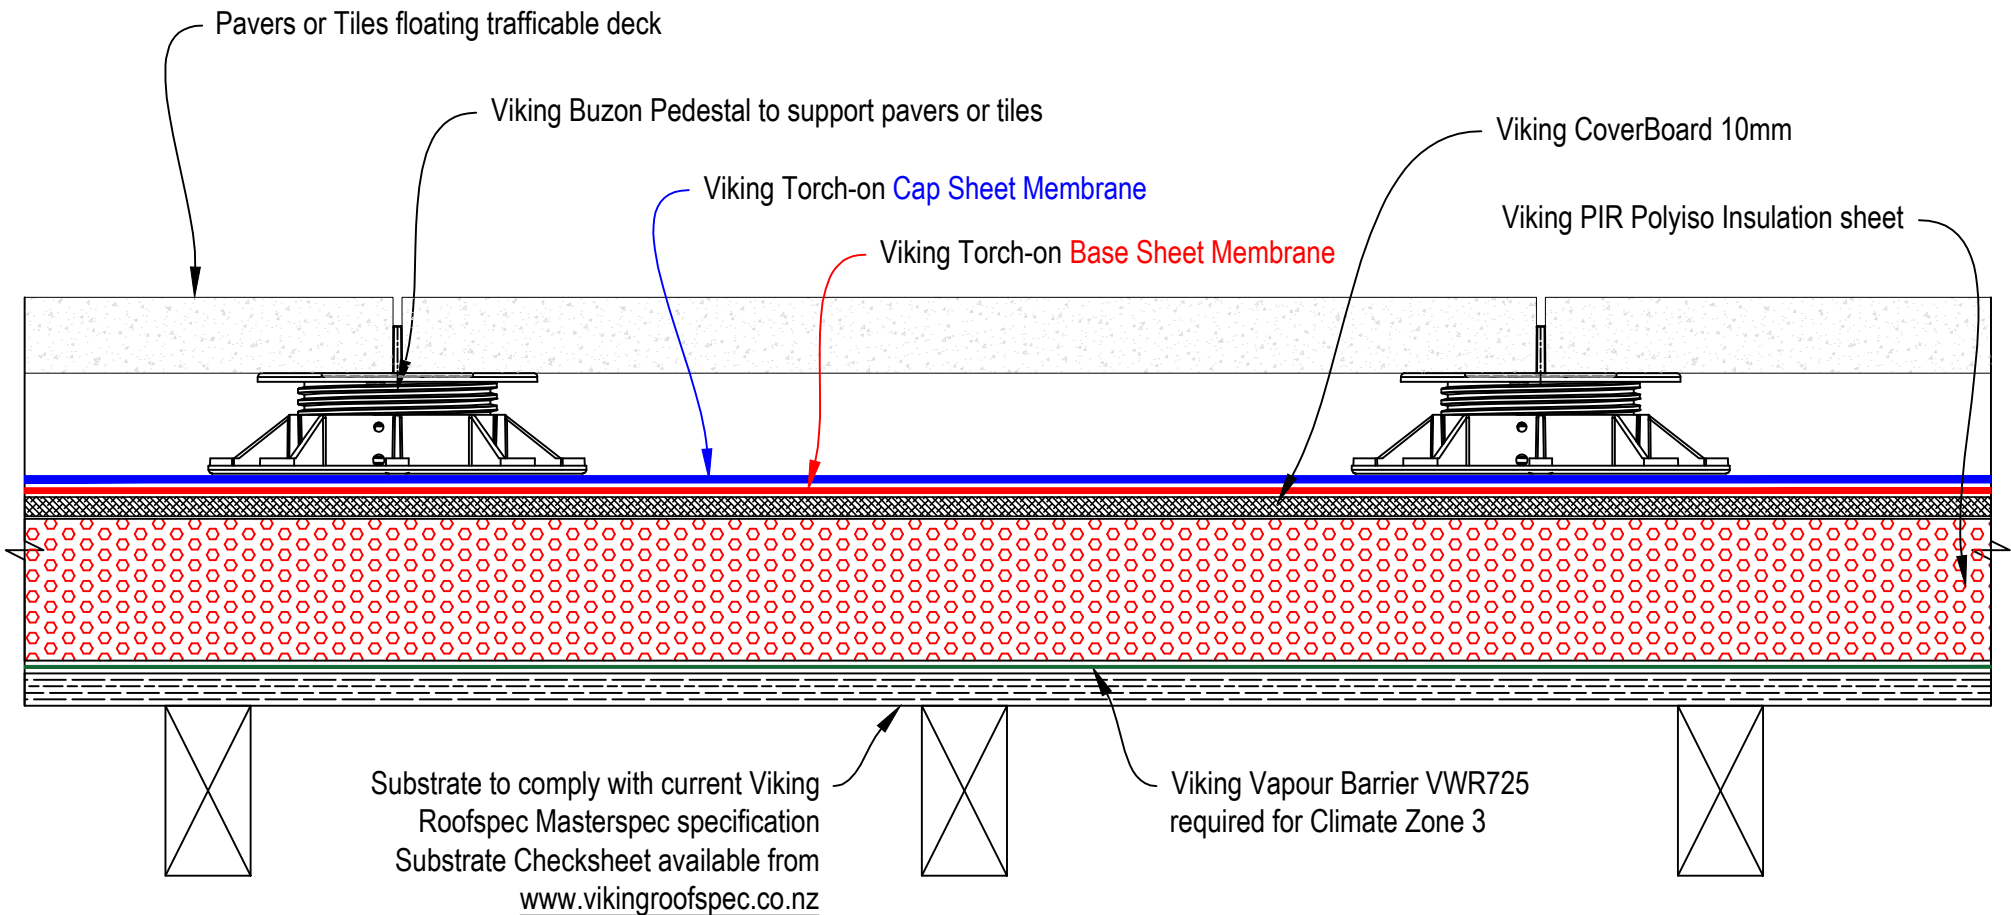

Note: For floating trafficable decks install Viking Cover-board between PIR insulation and membrane.

DRAWING TITLE
Viking WarmRoof with Viking Torch-on 2 layer membrane System Pedestal system over WarmRoof with Pavers or Tiles

NOTES:
1/ Substrate is Indicative Only. 2/ Refer Viking Torch-on details for further waterproofing info.

DRAWING STATUS		
INFORMATION ONLY		
Not to Scale	DATE 28/5/2018	Detail Ref.
DRAWN	Viking Roofspec	VWR14VT
SERIES	1.10	