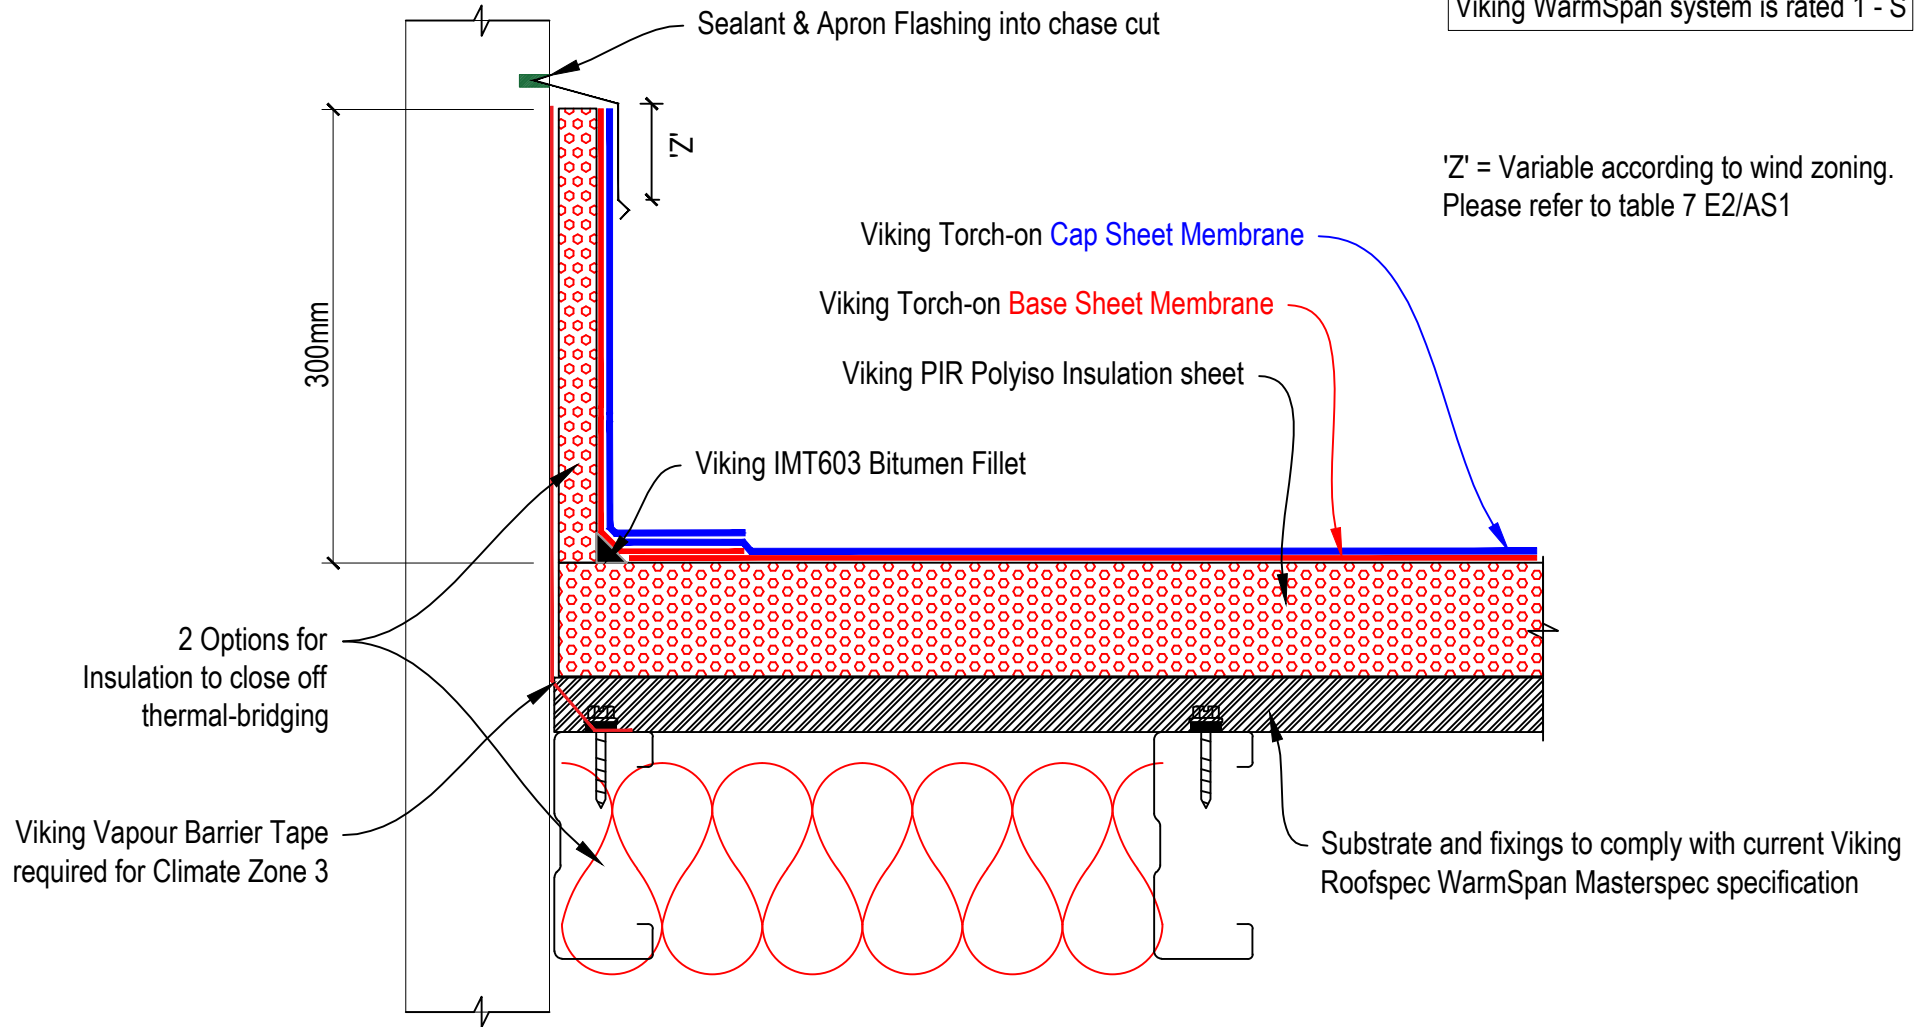

Fire test ISO9705
 Viking WarmSpan system is rated 1 - S

'Z' = Variable according to wind zoning.
 Please refer to table 7 E2/AS1

DRAWING TITLE
Viking WarmSpan with Viking Torch-on 2 layer membrane System Chase Flashing on Upstand

NOTES:
Substrate Indicative Only

DRAWING STATUS			
INFORMATION ONLY			
Not to Scale	DATE 05/06/2018	Detail Ref.	ISSUE
DRAWN	Viking	VWS05VT	A