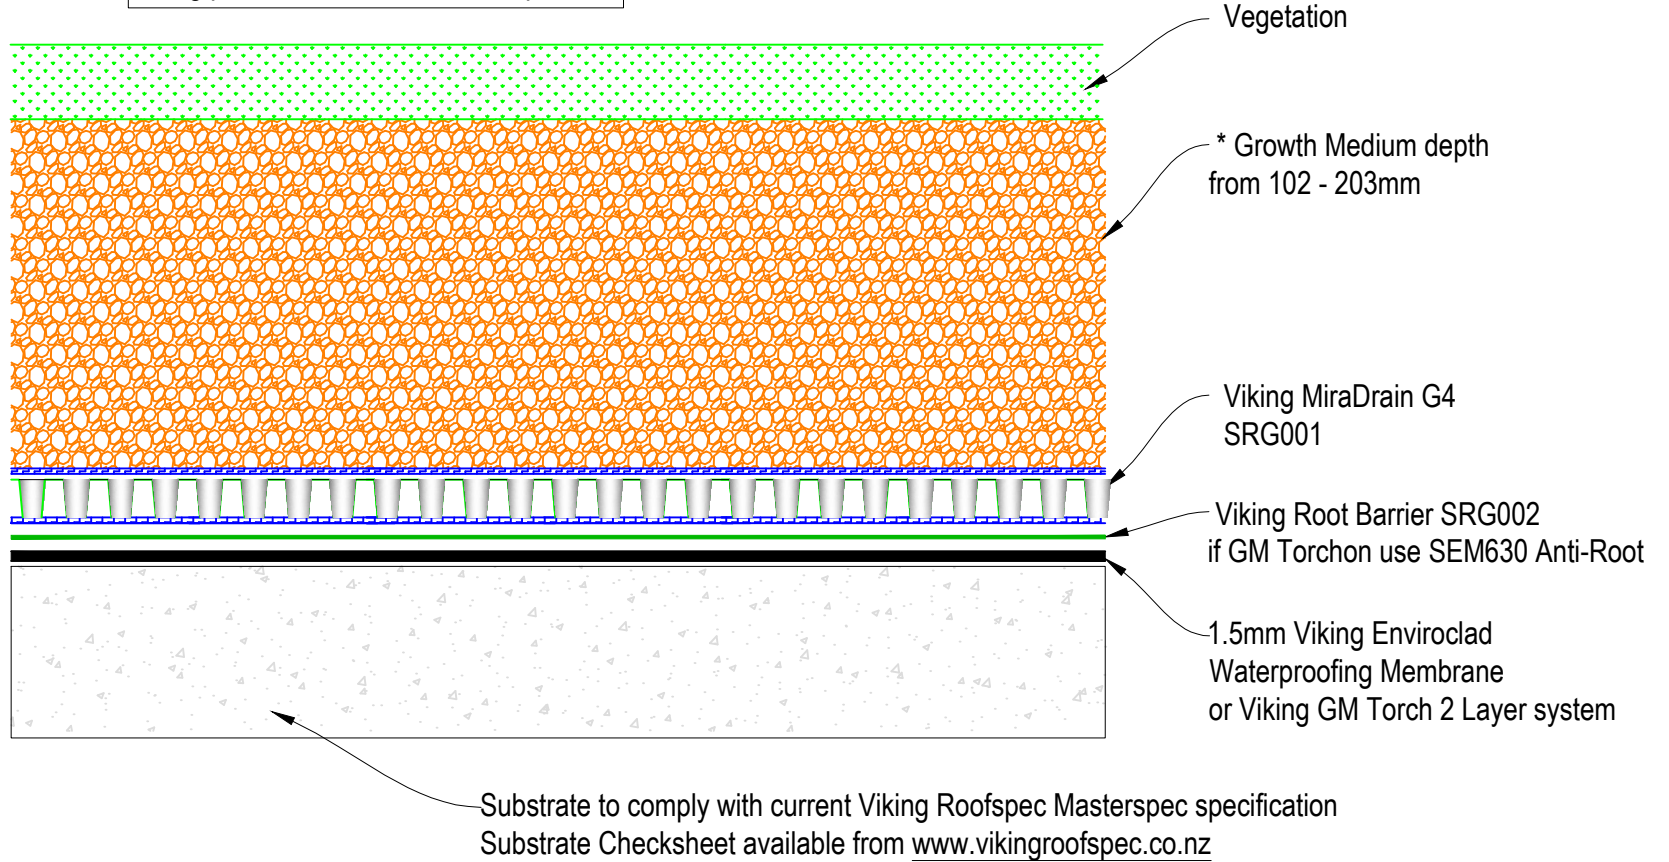

*Weight allowance for wet growth medium
100kg per M2 of 100mm of soil depth

DRAWING TITLE
Viking Roof Garden System Medium Roof Garden Assembly 102 - 203mm

NOTES:
Substrate Indicative Only

DRAWING STATUS			
INFORMATION ONLY			
Not to Scale	DATE 14/04/2018	Detail Ref.	ISSUE
DRAWN	Viking	RG02	A