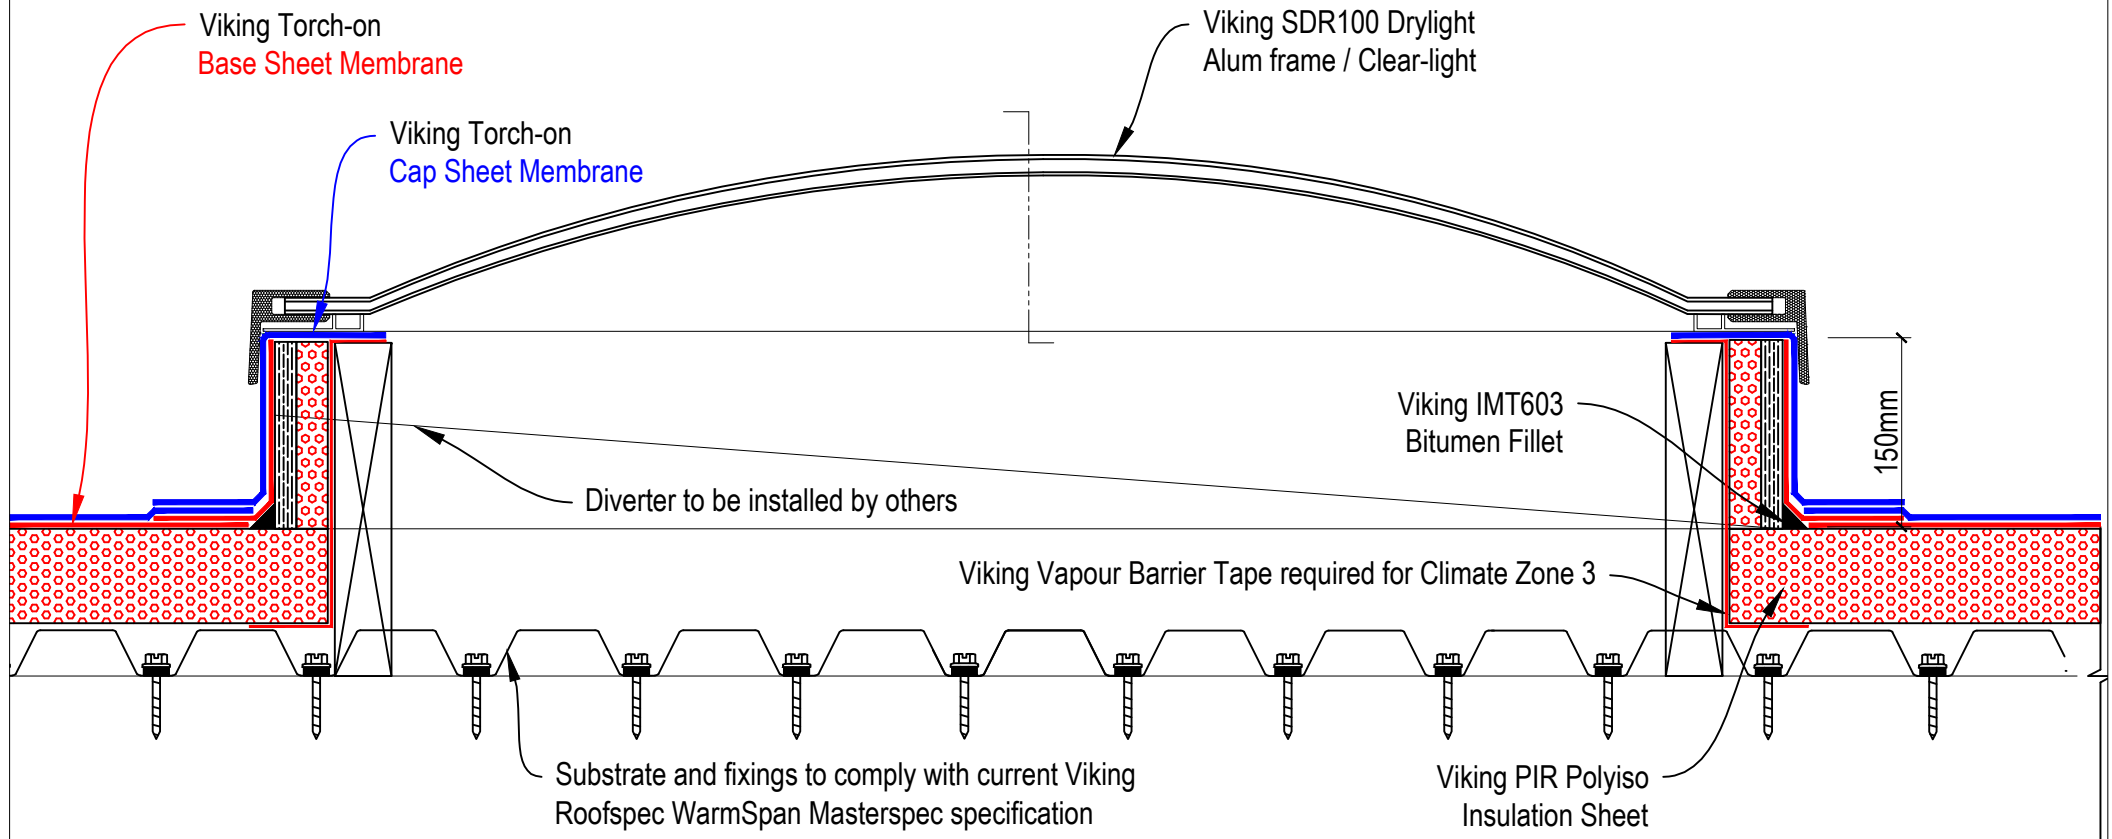

Fire test ISO9705
 Viking WarmSpan system is rated 1 - S

DRAWING TITLE
Viking WarmSpan with Viking Torch-on 2 layer membrane System Skylight Detail

NOTES:
Substrate Indicative Only

DRAWING STATUS			
INFORMATION ONLY			
Not to Scale	DATE 05/06/2018	Detail Ref.	ISSUE
DRAWN	Viking	WVS10VT	A