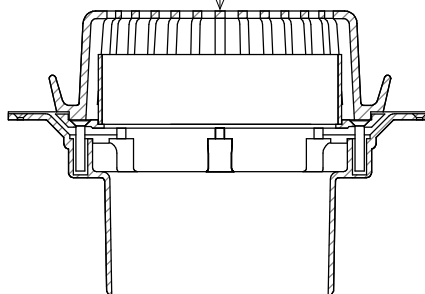

Viking Roofspec 150mmØ
clamped overflow drain SDM051
with 304 S/S domed grate,
installed as per manufacturers
instructions.

**Viking Roofspec Drain 08 D01:
Drains - Overflow - 150mm**

Viking Roofspec 150mmØ
clamped overflow drain SDM051
with 304 S/S domed grate,
installed as per manufacturers
instructions.

Butylclad Yes
Dec-K-ing Yes
Enviroclad Yes
Epiclad Yes
Tanking No
Torch-on Yes

Master Accessories
Viking Roofspec Drains - Overflow - 150mm

NOTES:

DRAWING STATUS

Detail

Scale: Not to Scale
Date: 6/2022
Drawn: