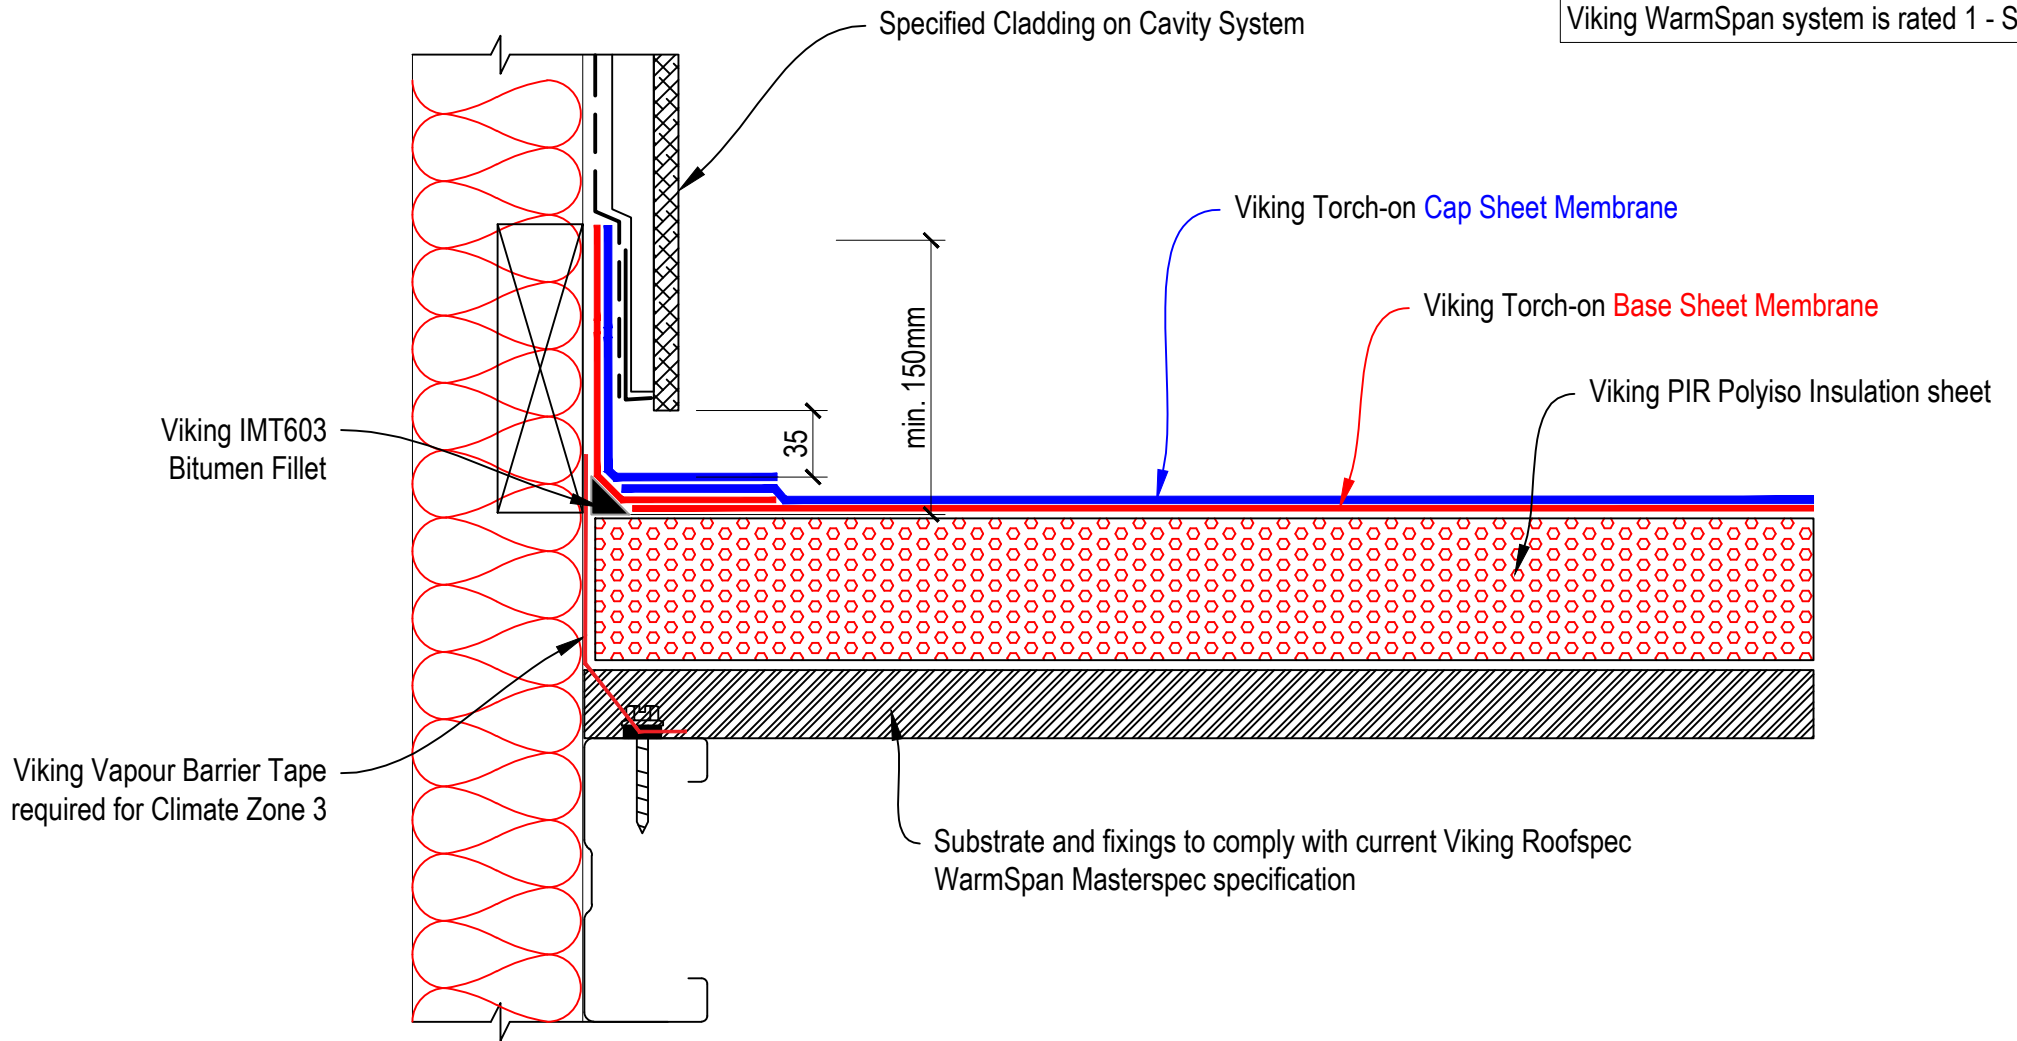

Fire test ISO9705  
 Viking WarmSpan system is rated 1 - S

DRAWING TITLE
Viking WarmSpan with Viking Torch-on 2 layer membrane System Cavity Wall Upstand

NOTES:
Substrate Indicative Only

DRAWING STATUS			
INFORMATION ONLY			
Not to Scale	DATE 05/06/2018	Detail Ref.	ISSUE
DRAWN	Viking	VWS03VT	A