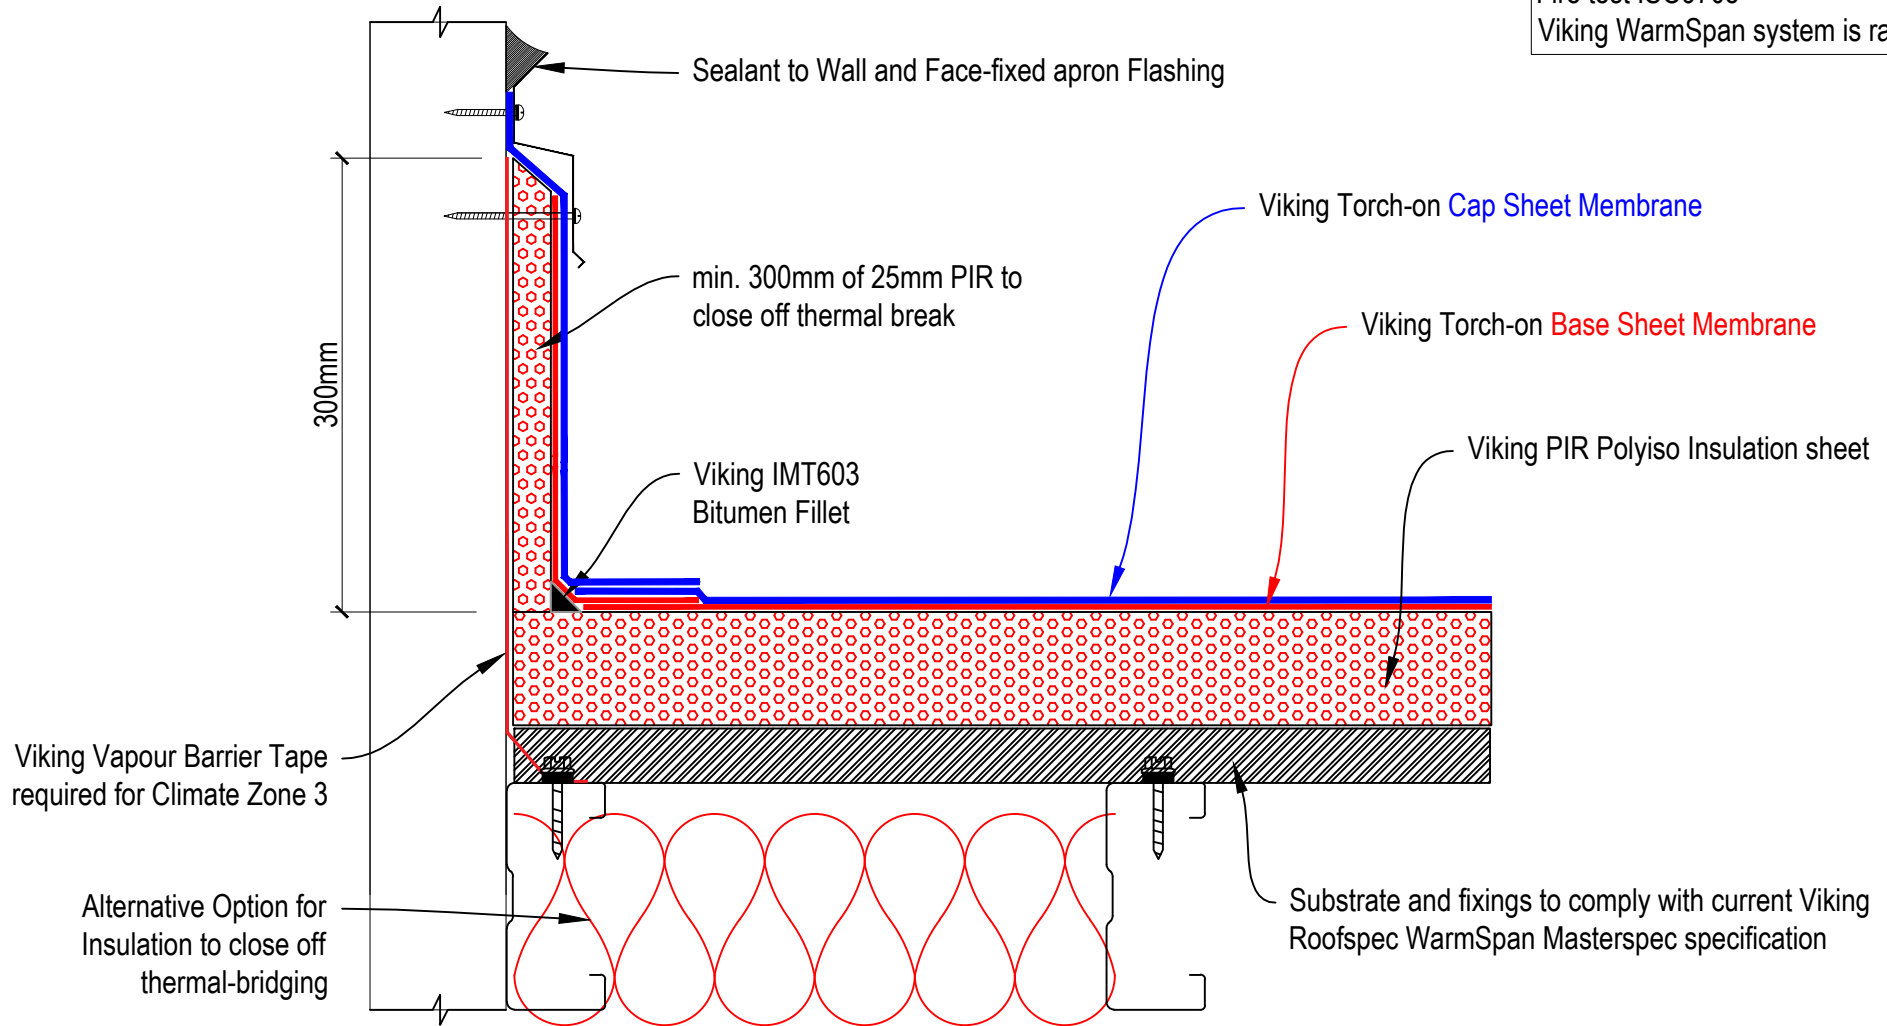

Fire test ISO9705
 Viking WarmSpan system is rated 1 - S

DRAWING TITLE
Viking WarmSpan with Viking Torch-on 2 layer membrane System Face-fixed Wall Termination

NOTES:
Substrate Indicative Only

DRAWING STATUS			
INFORMATION ONLY			
Not to Scale	DATE 05/06/2018	Detail Ref.	ISSUE
DRAWN Viking		VWS04VT	A