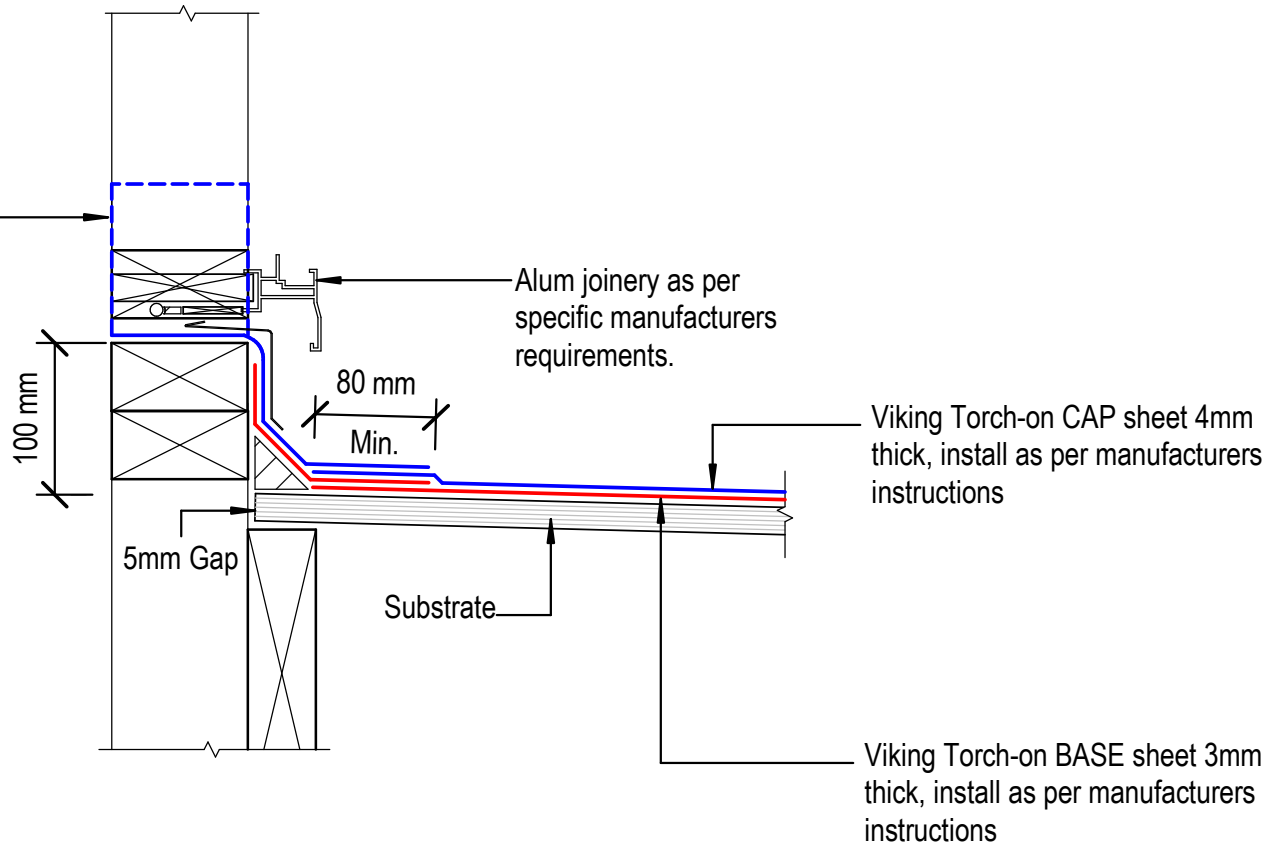

Finish Membrane 100mm min. up framing at ends. Width to suit joinery and cladding. Refer E2/AS1 FIG62(b)(d)

NOTE:
 Substrate to comply with current Viking Roofspec Masterspec specification
 Substrate Checksheet available from www.vikingroofspec.co.nz

DRAWING TITLE

Viking Torch-On
 Threshold_Window

NOTES:

- Viking Waterproof Membrane as notated can be Viking Gemini, Lybra or Phoenix Super.
- All fixings, cladding and structure are indicative only unless notated.

CodeMark

Cert # GM-CMNZ30092

Cert # BV-CMNZ70171

Viking Torch-On systems are CodeMarked

DRAWING

INFORMATION ONLY

Scale:

Not to Scale

Date:

23/11/2020

Drawn:

Viking

Detail Ref:

VIK_TOR_091_WINDTHRS