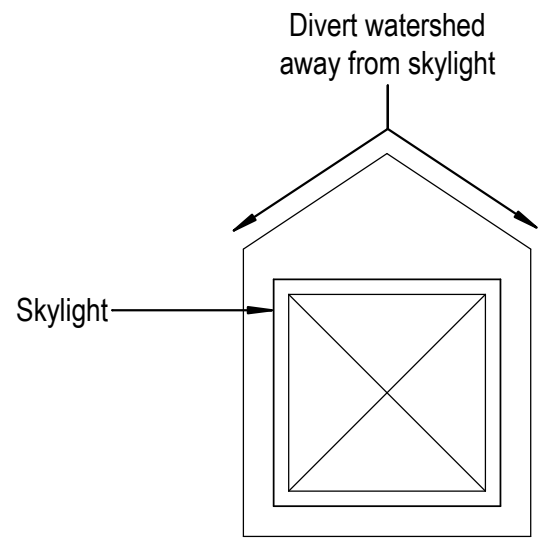

NOTE:
 Substrate to comply with current Viking Roofspec Masterspec specification
 Substrate Checksheet available from www.vikingroofspec.co.nz

NOTE:
 Refer TOR_004A

DRAWING TITLE

Viking Torch-On
 Penetration_Skylight or Roof Access hatch