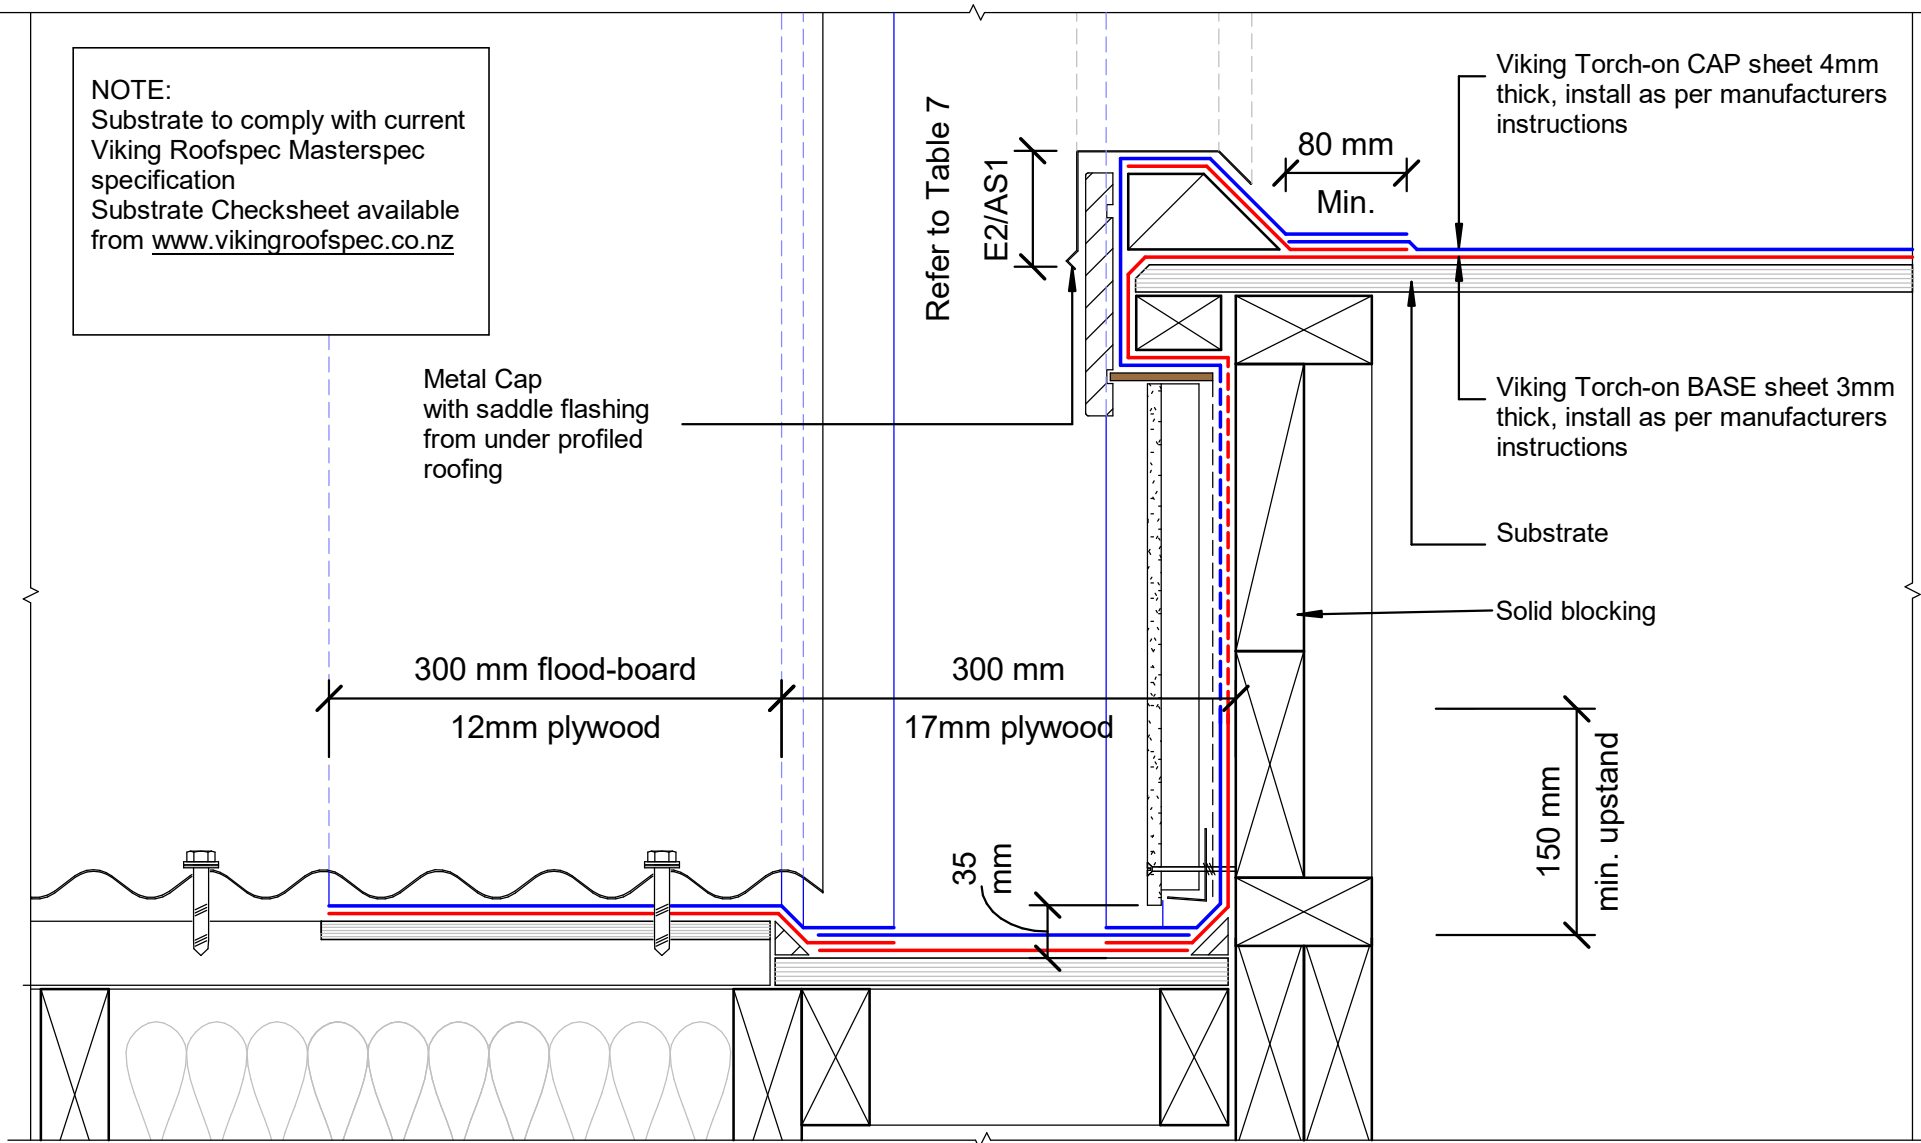

NOTE:
 Substrate to comply with current
 Viking Roofspec Masterspec
 specification
 Substrate Checksheet available
 from www.vikingroofspec.co.nz

DRAWING TITLE

**Viking Torch-On
 Roof Junction_Dormer Gutter**

NOTES:

- Viking Waterproof Membrane as notated can be Viking Gemini, Lybra or Phoenix Super.
- All fixings, cladding and structure are indicative only unless notated.

Viking Torch-On
 systems are
 CodeMarked

DRAWING

INFORMATION ONLY

Scale:	Date:	Drawn:	Viking
Not to Scale	23/11/2020		

Detail Ref: **VIK_TOR_074A_RJUNDORM**