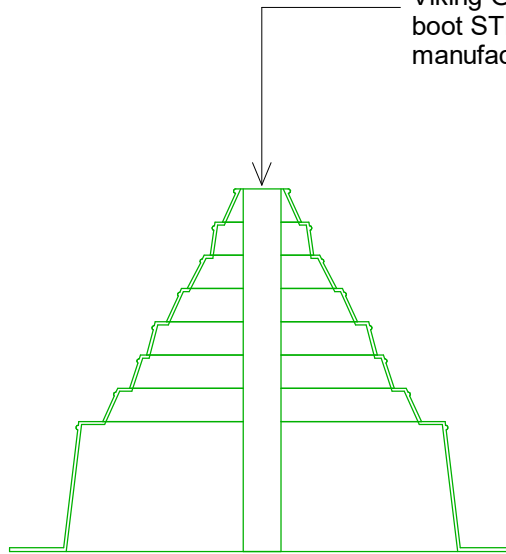

Viking Grey Enviroclad pipe seal boot STP430, installed as per manufacturers instructions.

**Viking Roofspec Pipe Seal 01 D11:
Pipe Seal - Grey - 19mm - 205mm (pipe size)**

Viking Grey Enviroclad pipe seal boot STP430, installed as per manufacturers instructions.

Butylclad No
Dec-K-ing No
Enviroclad Yes
Epiclad No
Tanking No
Torch-on No

Master Accessories
Viking Roofspec Pipe Seal - Grey - 19mm - 205mm (pipe size)

| |
|--------|
| NOTES: |
| |

| | | |
|----------------------------------|-----------------|--------|
| DRAWING STATUS | | |
| Detail | | |
| Scale: Not to Scale | Date: 6/2022 | Drawn: |
| Viking Roofspec Pipe Seal 01 D11 | | |