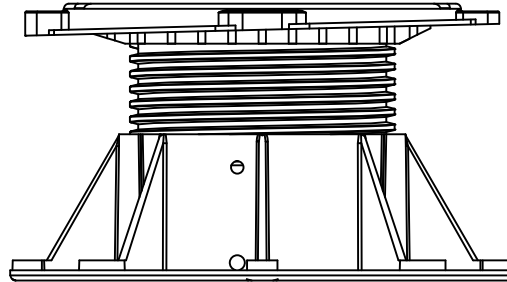

Buzon PH5000 slope correction 0 - 5%
add to DPH000 / DPH100 / DPH200
adds 10mm of height

Buzon Batten Holder
to support 65mm wide joist

A17000 Tile Tab 4.5mm spacer
Add to each pedestal if supporting Tile or Pavers

Buzon DPH000 17mm

Buzon DPH100 28mm

Buzon DPH200 35 - 53mm

Buzon DPH300 50 - 78mm

Buzon DPH400 74 - 110mm

Buzon DPH500 100 - 170mm

Buzon Coupler / extension
adds 120mm height