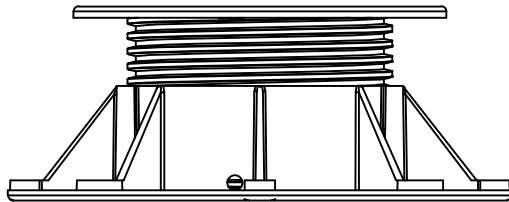

Buzon DPH300 50 - 78mm