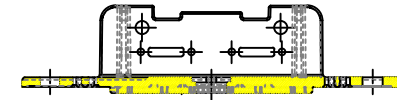

Buzon PH5000 slope correction 0 - 5%
add to DPH000 / DPH100 / DPH200
adds 10mm of height

Buzon Batten Holder
to support 65mm wide joist

A17000 Tile Tab 4.5mm spacer
Add to each pedestal if supporting Tile or Pavers

Buzon DPH000 17mm

Buzon DPH100 28mm

Buzon DPH200 35 - 53mm

Buzon DPH300 50 - 78mm

Buzon DPH400 74 - 110mm

Buzon DPH500 100 - 170mm

Buzon Coupler / extension
adds 120mm height