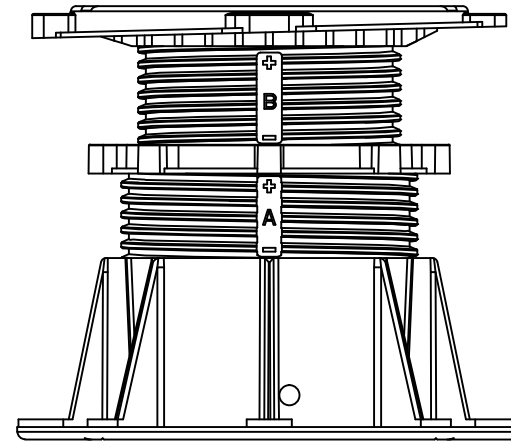

Buzon PH5000 slope correction 0 - 5%
add to DPH000 / DPH100 / DPH200
adds 10mm of height

Buzon Batten Holder
to support 65mm wide joist

A17000 Tile Tab 4.5mm spacer
Add to each pedestal if supporting Tile or Pavers

Buzon DPH000 17mm

Buzon DPH100 28mm

Buzon DPH200 35 - 53mm

Buzon DPH300 50 - 78mm

Buzon DPH400 74 - 110mm

Buzon DPH500 100 - 170mm

Buzon Coupler / extension
adds 120mm height