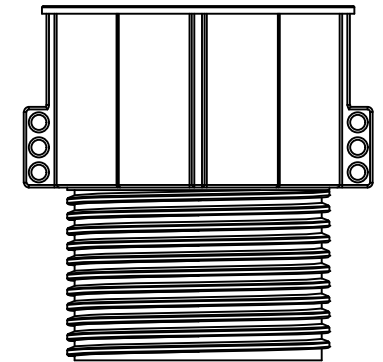

Buzon PH5000 slope correction 0 - 5%
add to DPH000 / DPH100 / DPH200
adds 10mm of height

Buzon Batten Holder
to support 65mm wide joist

A17000 Tile Tab 4.5mm spacer
Add to each pedestal if supporting Tile or Pavers

Buzon DPH000 17mm

Buzon DPH100 28mm

Buzon DPH200 35 - 53mm

Buzon DPH300 50 - 78mm

Buzon DPH400 74 - 110mm

Buzon DPH500 100 - 170mm

Buzon Coupler / extension
adds 120mm height