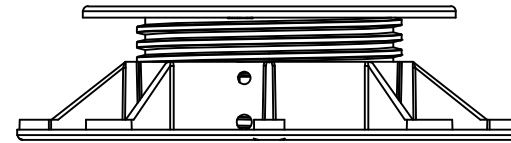

A17000 Tile Tab 4.5mm spacer
Add to each pedestal if supporting Tile or Pavers

Buzon DPH200 35 - 53mm