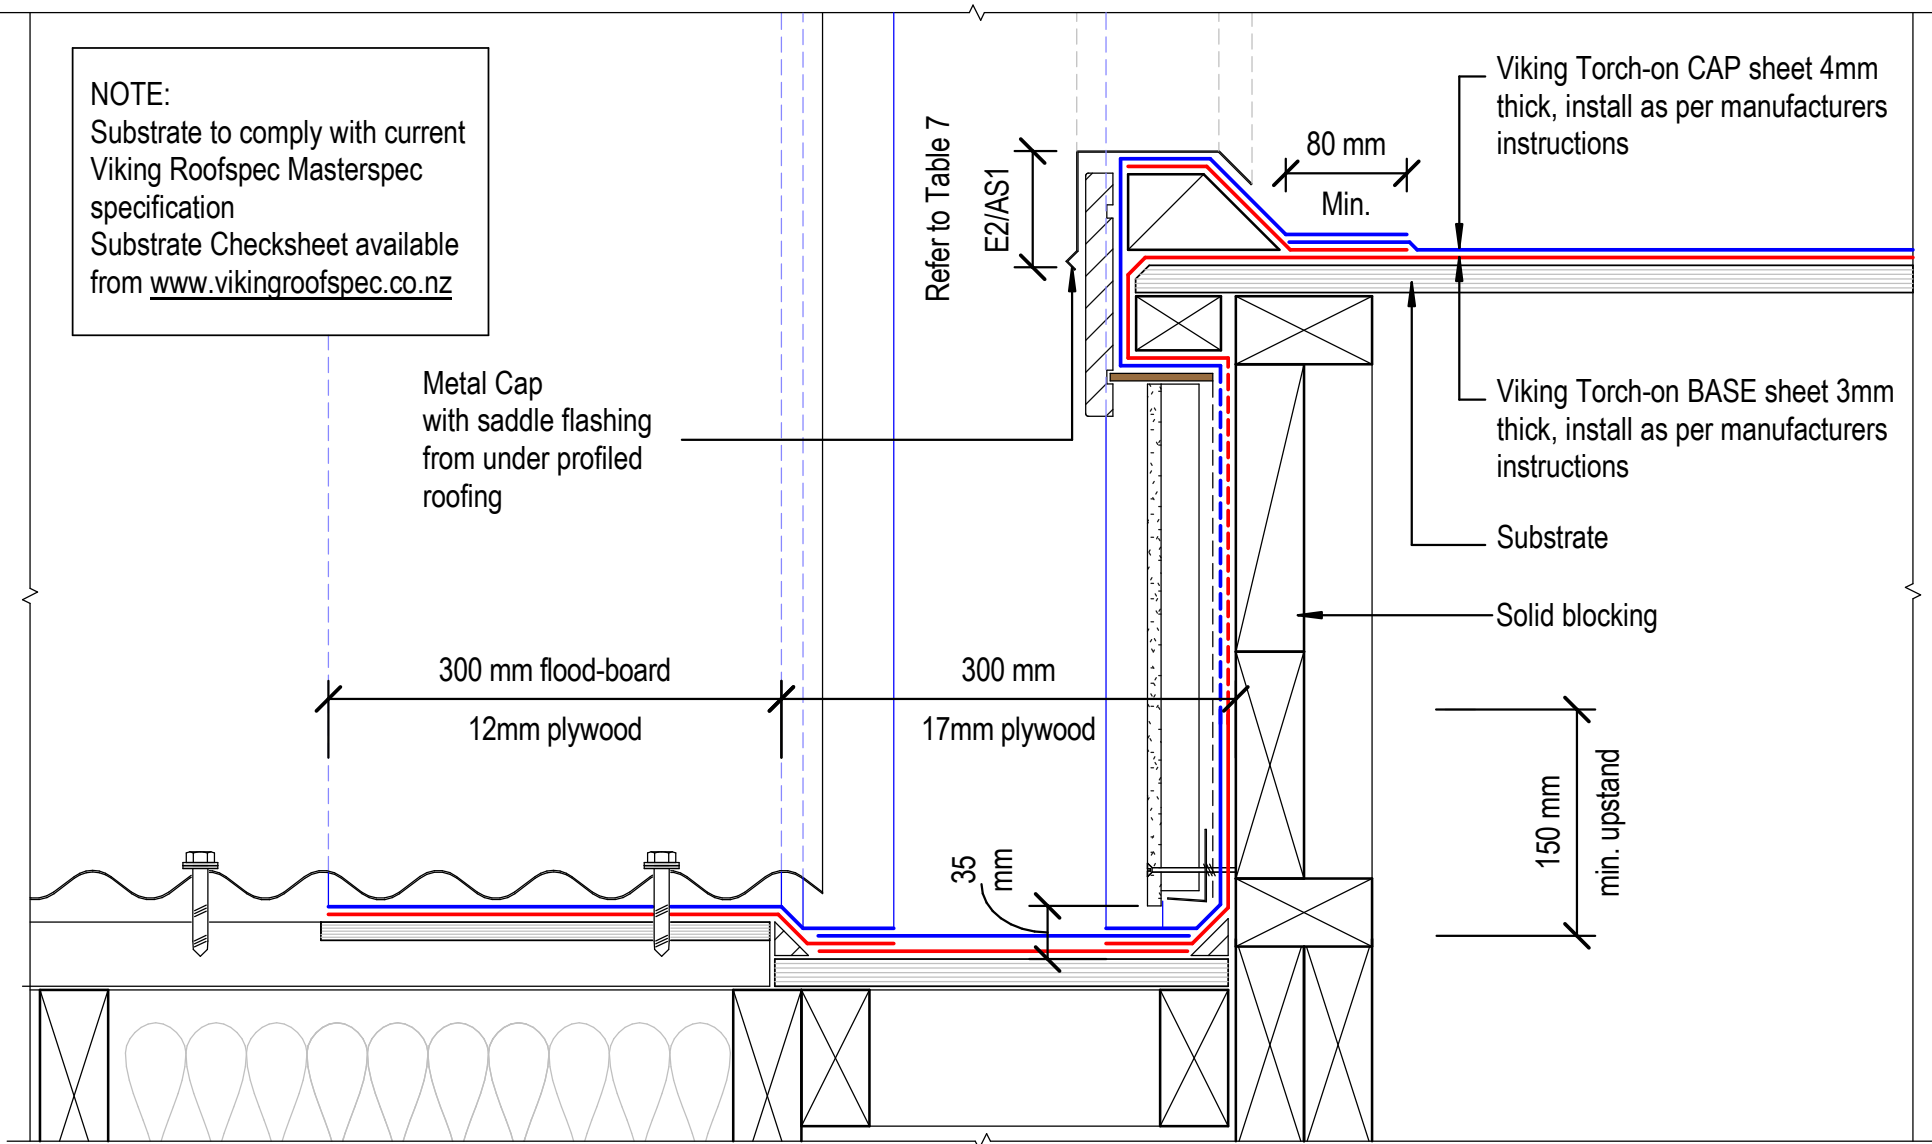

NOTE:
 Substrate to comply with current Viking Roofspec Masterspec specification
 Substrate Checksheet available from www.vikingroofspec.co.nz

DRAWING TITLE

Viking Torch-On
 Roof Junction_Dormer Gutter

NOTES:

Viking Torch-On systems are CodeMarked

DRAWING

INFORMATION ONLY

Scale:

Not to Scale

Date:

23/11/2020

Drawn:

Viking

Detail Ref

VIK_TOR_074A_RJUNDORM

Roofspec
Viking
 Taking care of detail