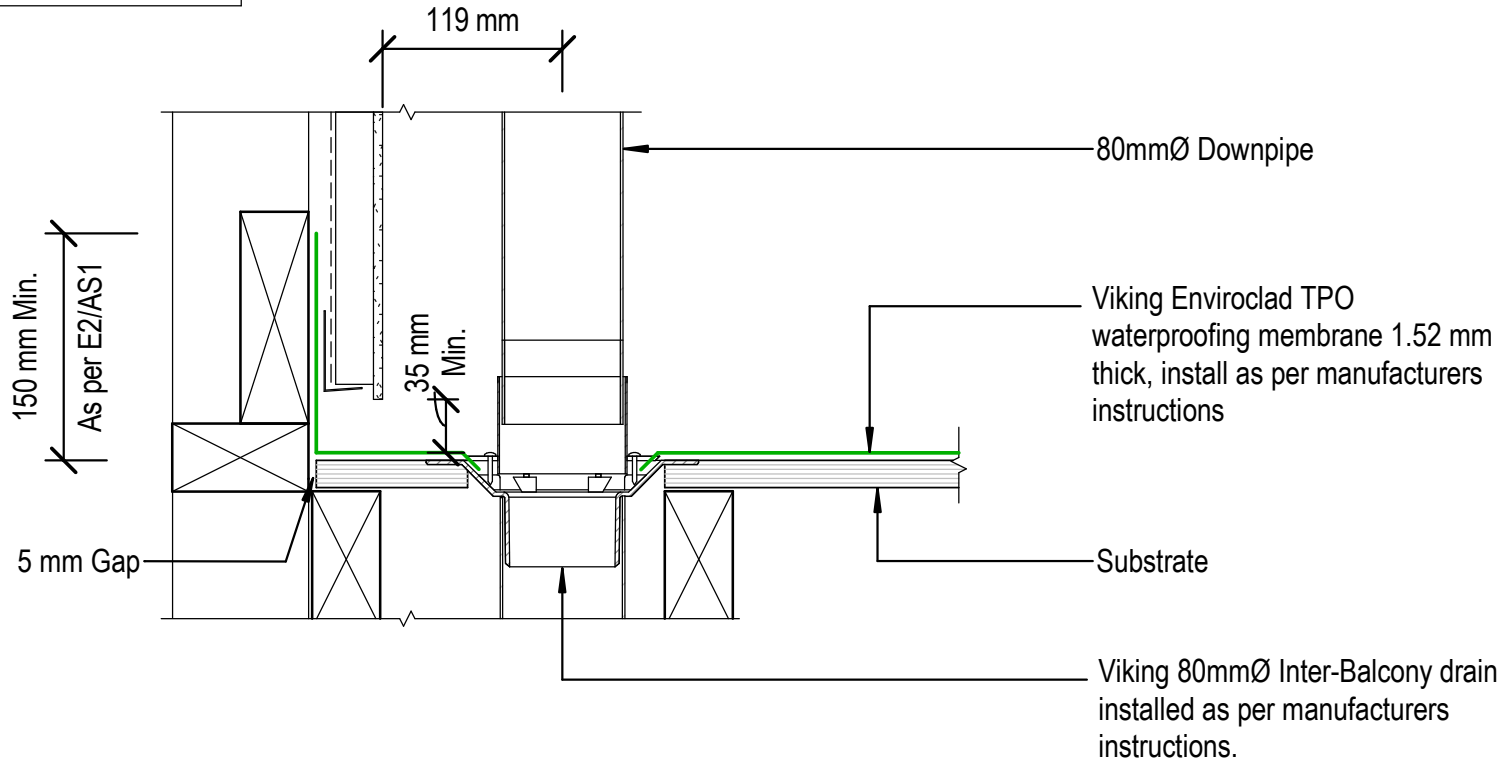

NOTE:

Substrate to comply with current Viking Roofspec Masterspec specification
Substrate Checksheet available from www.vikingroofspec.co.nz

NOTE:

Inter-Balcony drains are available in the following outlet diameter sizes:
65mm / 80mm / 100mm / 150mm

DRAWING TITLE

Viking Enviroclad
Penetration_Balcony Drain 80mm

NOTES:

- * Angle fillets are not required at upstands for Enviroclad
- * All fixings, cladding and structure are indicative only unless notated