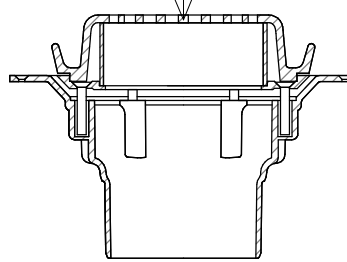

Viking Roofspec 100mmØ  
clamped overflow drain SDM049  
with 304 S/S domed grate,  
installed as per manufacturers  
instructions.

**Viking Roofspec Drain 06 D01:  
Drains - Overflow - 100mm**

Viking Roofspec 100mmØ  
clamped overflow drain SDM049  
with 304 S/S domed grate,  
installed as per manufacturers  
instructions.