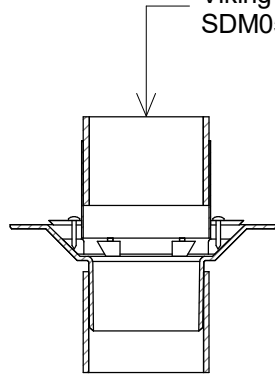

Viking Roofspec 80mmØ ALLThrough balcony drain  
SDM057 installed as per manufacturers instructions.

**Viking Roofspec Drain 01 D02:  
Drains - All Through Balcony Drain - 80mm**

Viking Roofspec 80mmØ  
ALLThrough balcony drain  
SDM057 installed as per  
manufacturers instructions.

Butylclad Yes  
Dec-K-ing Yes  
Enviroclad Yes  
Epiclad Yes  
Tanking No  
Torch-on Yes

**Master Accessories**  
Viking Roofspec Drains - All Through Balcony Drain - 80mm

NOTES:

DRAWING STATUS		
Detail		
Scale: Not to Scale	Date: 6/2022	Drawn:
Viking Roofspec Drain 01 D02		