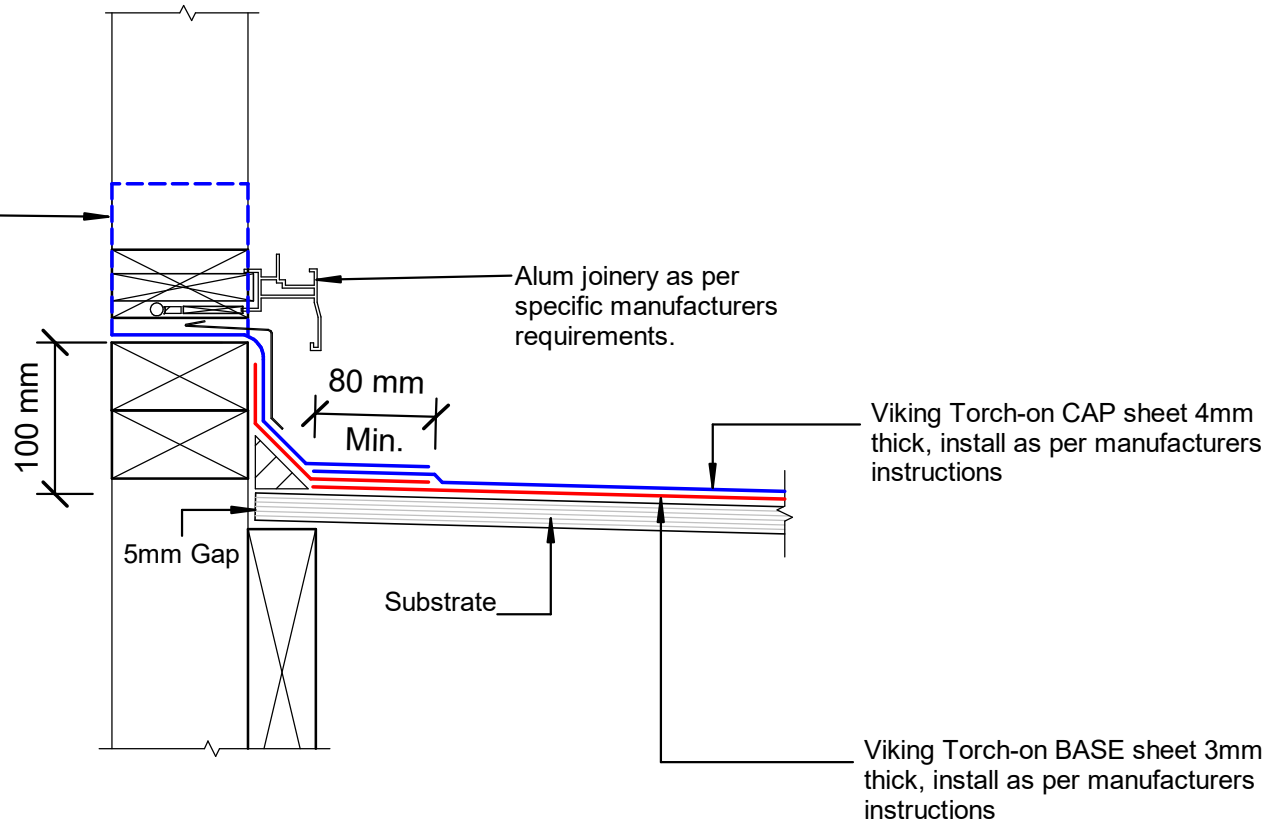

Finish Membrane 100mm min. up framing at ends. Width to suit joinery and cladding. Refer E2/AS1 FIG62(b)(d)

**NOTE:**  
Substrate to comply with current Viking Roofspec Masterspec specification  
Substrate Checksheet available from [www.vikingroofspec.co.nz](http://www.vikingroofspec.co.nz)

DRAWING TITLE

Viking Torch-On  
Threshold\_Window

NOTES:

- Viking Waterproof Membrane as notated can be Viking Gemini, Lybra or Phoenix Super.
- All fixings, cladding and structure are indicative only unless notated.

Viking Torch-On systems are CodeMarked

DRAWING

INFORMATION ONLY

Scale:	Date:	Drawn:	Viking
Not to Scale	23/11/2020		
Detail Ref: <b>VIK_TOR_091_WINDTHRS</b>			