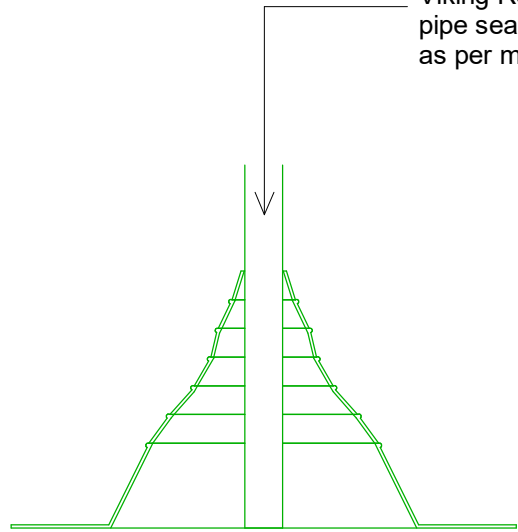

Viking Roofspec black Enviroclad pipe seal boot SEM020, installed as per manufacturers instructions.

**Viking Roofspec Pipe Seal 01 D12:
Pipe Seals SEM020 Black 25mm - 150mm (pipe size)**

Viking Roofspec black Enviroclad pipe seal boot SEM020, installed as per manufacturers instructions.

Butylclad Yes
Dec-K-ing No
Enviroclad No
Epiclad Yes
Tanking No
Torch-on No

Master Accessories
Viking Roofspec Pipe Seal - SEM020 Black 25mm - 150mm (pipe size)

NOTES:

DRAWING STATUS		
Detail		
Scale: Not to Scale	Date: 6/2022	Drawn:
Viking Roofspec Pipe Seal 01 D12		