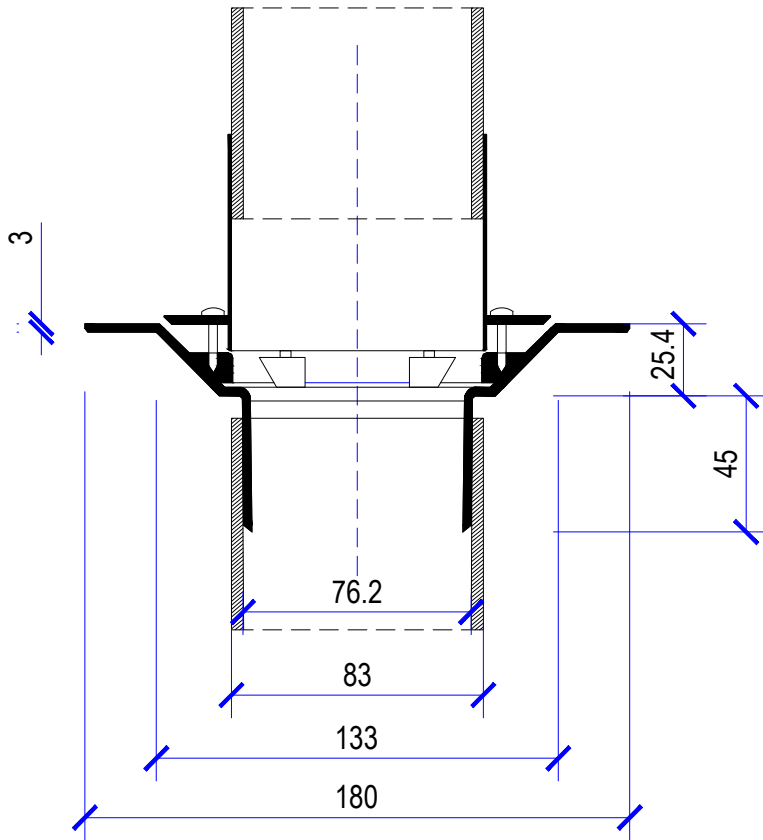

SDM057  
80mm PVC Allthrough Deck Drain

SDM058  
100mm PVC Allthrough Deck Drain