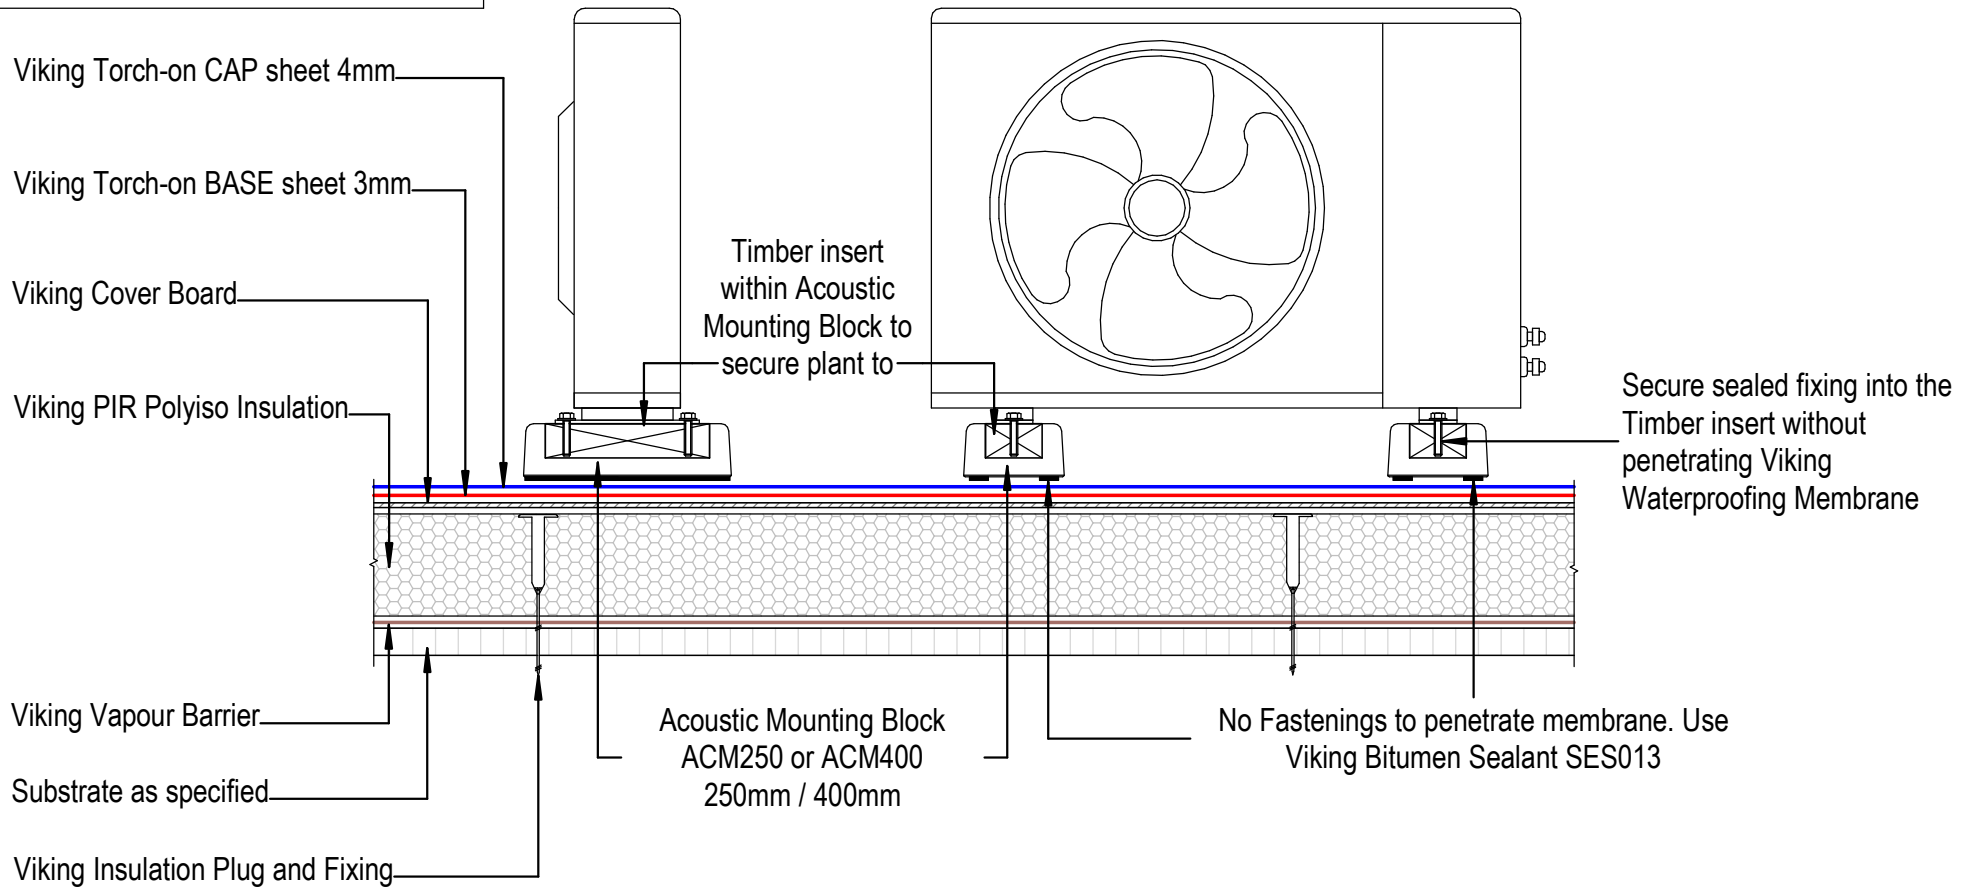

NOTE:
 Substrate to comply with current Viking
 Roofspec Masterspec specification
 Substrate Checksheet available from
www.vikingroofspec.co.nz

DRAWING TITLE

Viking WS2 - Torch-On
 Penetration_Acoustic Mounting Block

NOTES:

*Viking Waterproof Membrane as notated can be Viking Gemini, Lybra, Phoenix Super or Halley P.
 *All details to be read in conjunction with Viking Specifications.

Substrate and structure are indicative only

DRAWING STATUS

INFORMATION ONLY

Scale: Not to Scale	Date: 01/10/2022	Drawn:	Viking
Detail Ref: VIK_WS2_TOR_014_PENEACOU			