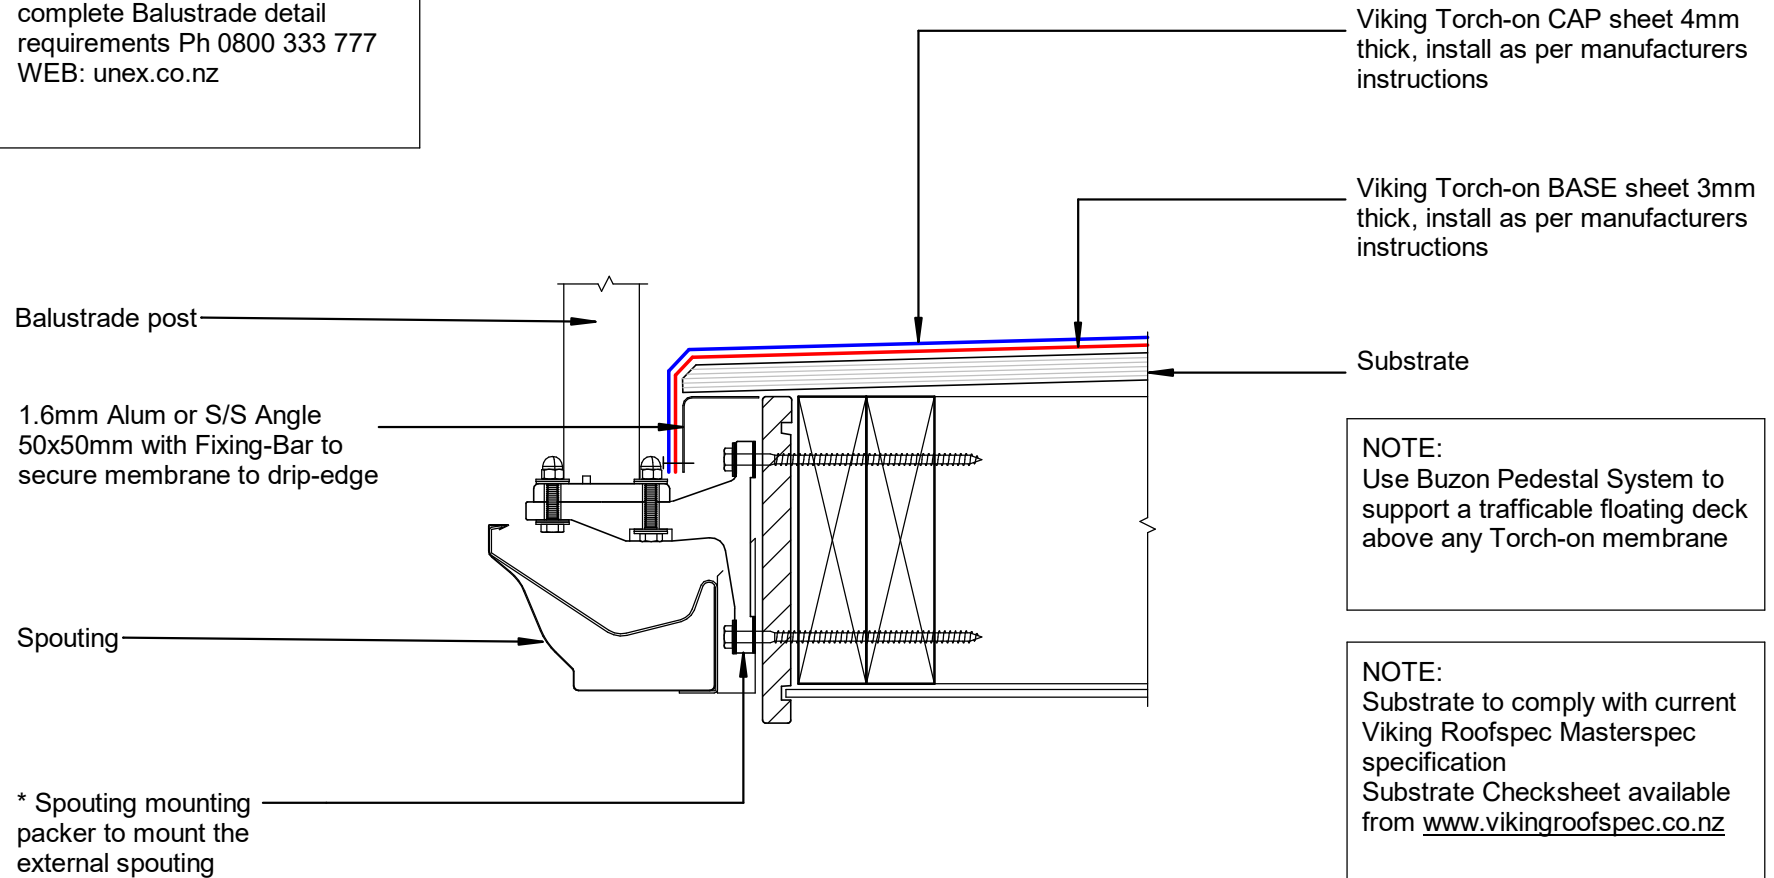

NOTE:

* Unex Balustrade bracket and system refer to Unex Systems for complete Balustrade detail requirements Ph 0800 333 777 WEB: unex.co.nz

DRAWING TITLE

**Viking Torch-On
Deck_Balustrade to External Spouting**

NOTES:

- Viking Waterproof Membrane as notated can be Viking Gemini, Lybra or Phoenix Super.
- All fixings, cladding and structure are indicative only unless notated.

Viking Torch-On systems are CodeMarked

DRAWING

INFORMATION ONLY

Scale:	Date:	Drawn:	Viking
Not to Scale	23/11/2020		
Detail Ref: VIK_TOR_101_DECKBALU			