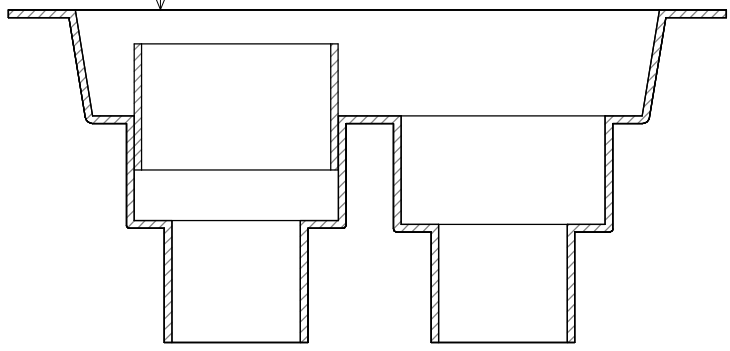

Viking Roofspec sump / overflow  
IMR400, installed as per  
manufacturers instructions.

**Viking Roofspec Sump 04 D17:  
Sumps - IMR400 475x292x70mm deep**

Viking Roofspec sump / overflow  
IMR400, installed as per  
manufacturers instructions.

Butylclad Yes  
Dec-K-ing No  
Enviroclad No  
Epiclad Yes  
Tanking No  
Torch-on No

**Master Accessories**  
Viking Roofspec Sumps - IMR400 475mm x 292mm x 70mm deep

NOTES:

DRAWING STATUS		
Detail		
Scale: Not to Scale	Date: 6/2022	Drawn:
Viking Roofspec Sump 04 D17		