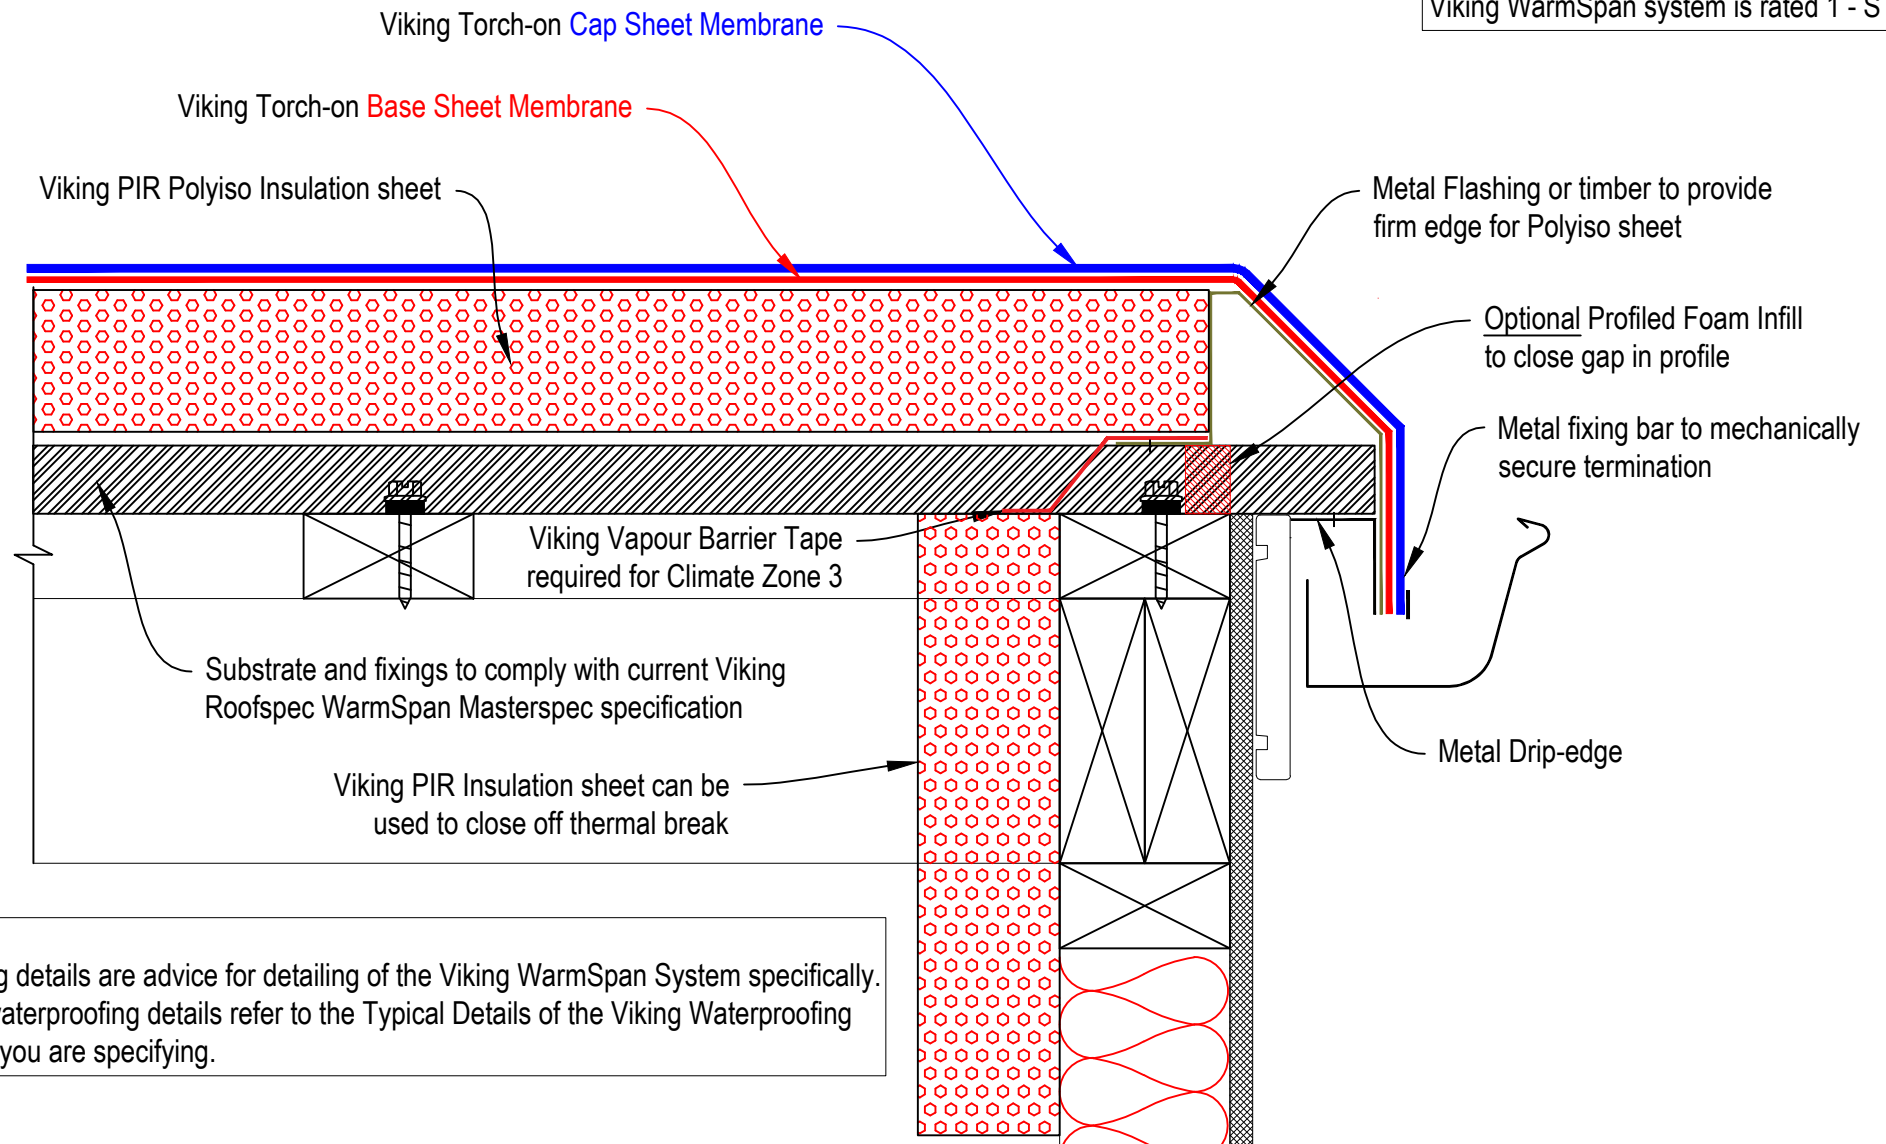

Fire test ISO9705
 Viking WarmSpan system is rated 1 - S

NOTE:
 The following details are advice for detailing of the Viking WarmSpan System specifically. For further waterproofing details refer to the Typical Details of the Viking Waterproofing System that you are specifying.

	DRAWING TITLE	NOTES:	DRAWING STATUS		
	Viking WarmSpan with Viking Torch-on 2 layer membrane System Drip Edge Detail	Substrate Indicative Only	INFORMATION ONLY		
			Not to Scale	DATE 05/06/2018	Detail Ref.
			DRAWN Viking	VWS01VT	A