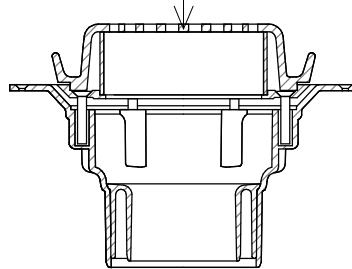

Viking Roofspec 80mmØ clamped overflow drain SDM049 with 304 S/S domed grate, installed as per manufacturers instructions.

**Viking Roofspec Drain 03 D01:
Drains - Overflow - 80mm**

Viking Roofspec 80mmØ clamped overflow drain SDM049 with 304 S/S domed grate, installed as per manufacturers instructions.

Butylclad Yes
Dec-K-ing Yes
Enviroclad Yes
Epiclad Yes
Tanking No
Torch-on Yes

Master Accessories
Viking Roofspec Drains - Overflow - 80mm

NOTES:

DRAWING STATUS		
Detail		
Scale: Not to Scale	Date: 6/2022	Drawn:
Viking Roofspec Drain 03 D01		