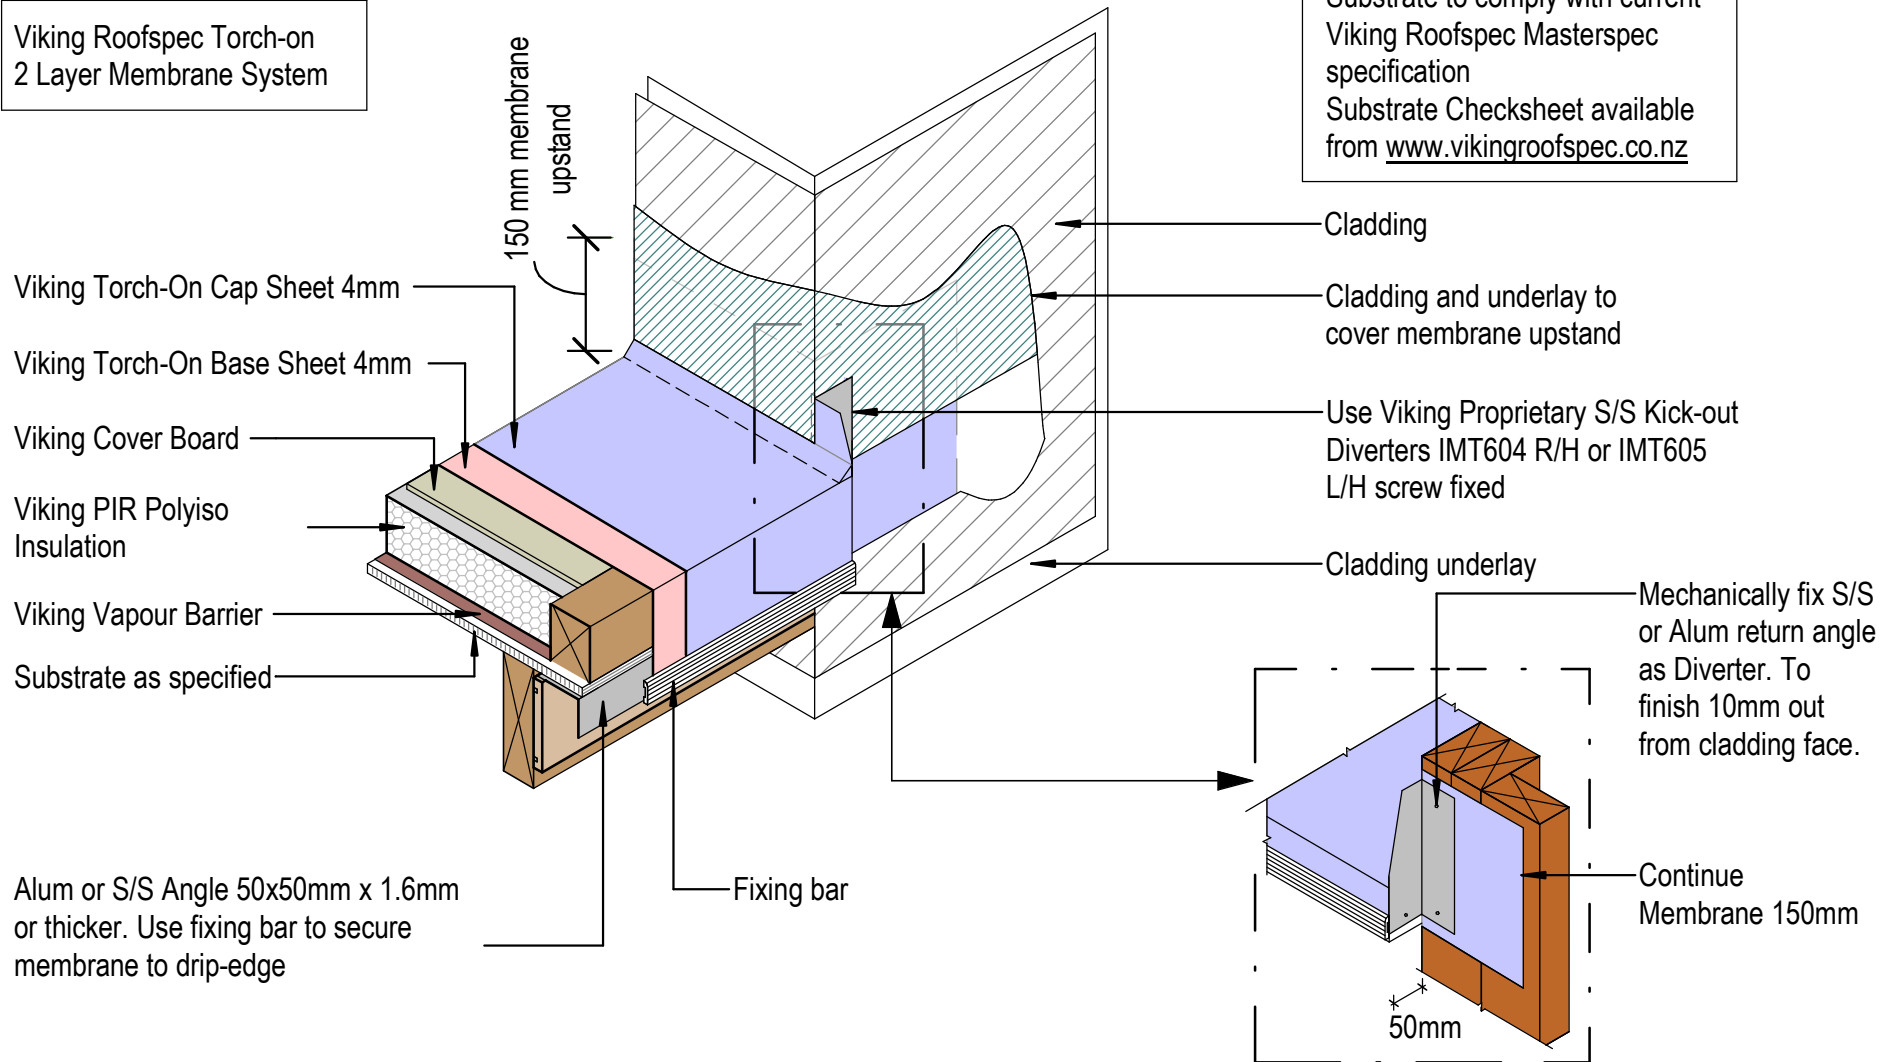

Viking Roofspec Torch-on
2 Layer Membrane System

NOTE:
Substrate to comply with current
Viking Roofspec Masterspec
specification
Substrate Checksheet available
from www.vikingroofspec.co.nz

DRAWING TITLE

Viking WS2 - Torch-On
Verge_edge with wall returning, Diverter for cladding

NOTES:

*Viking Waterproof Membrane as notated can be Viking Gemini, Lybra, Phoenix Super or Halley P.
*All details to be read in conjunction with Viking Specifications.

Substrate and structure are indicative only

DRAWING STATUS

INFORMATION ONLY

Scale: Not to Scale	Date: 01/10/2022	Drawn: Viking
Detail Ref: VIK_WS2_TOR_033A_VERGEDGE		