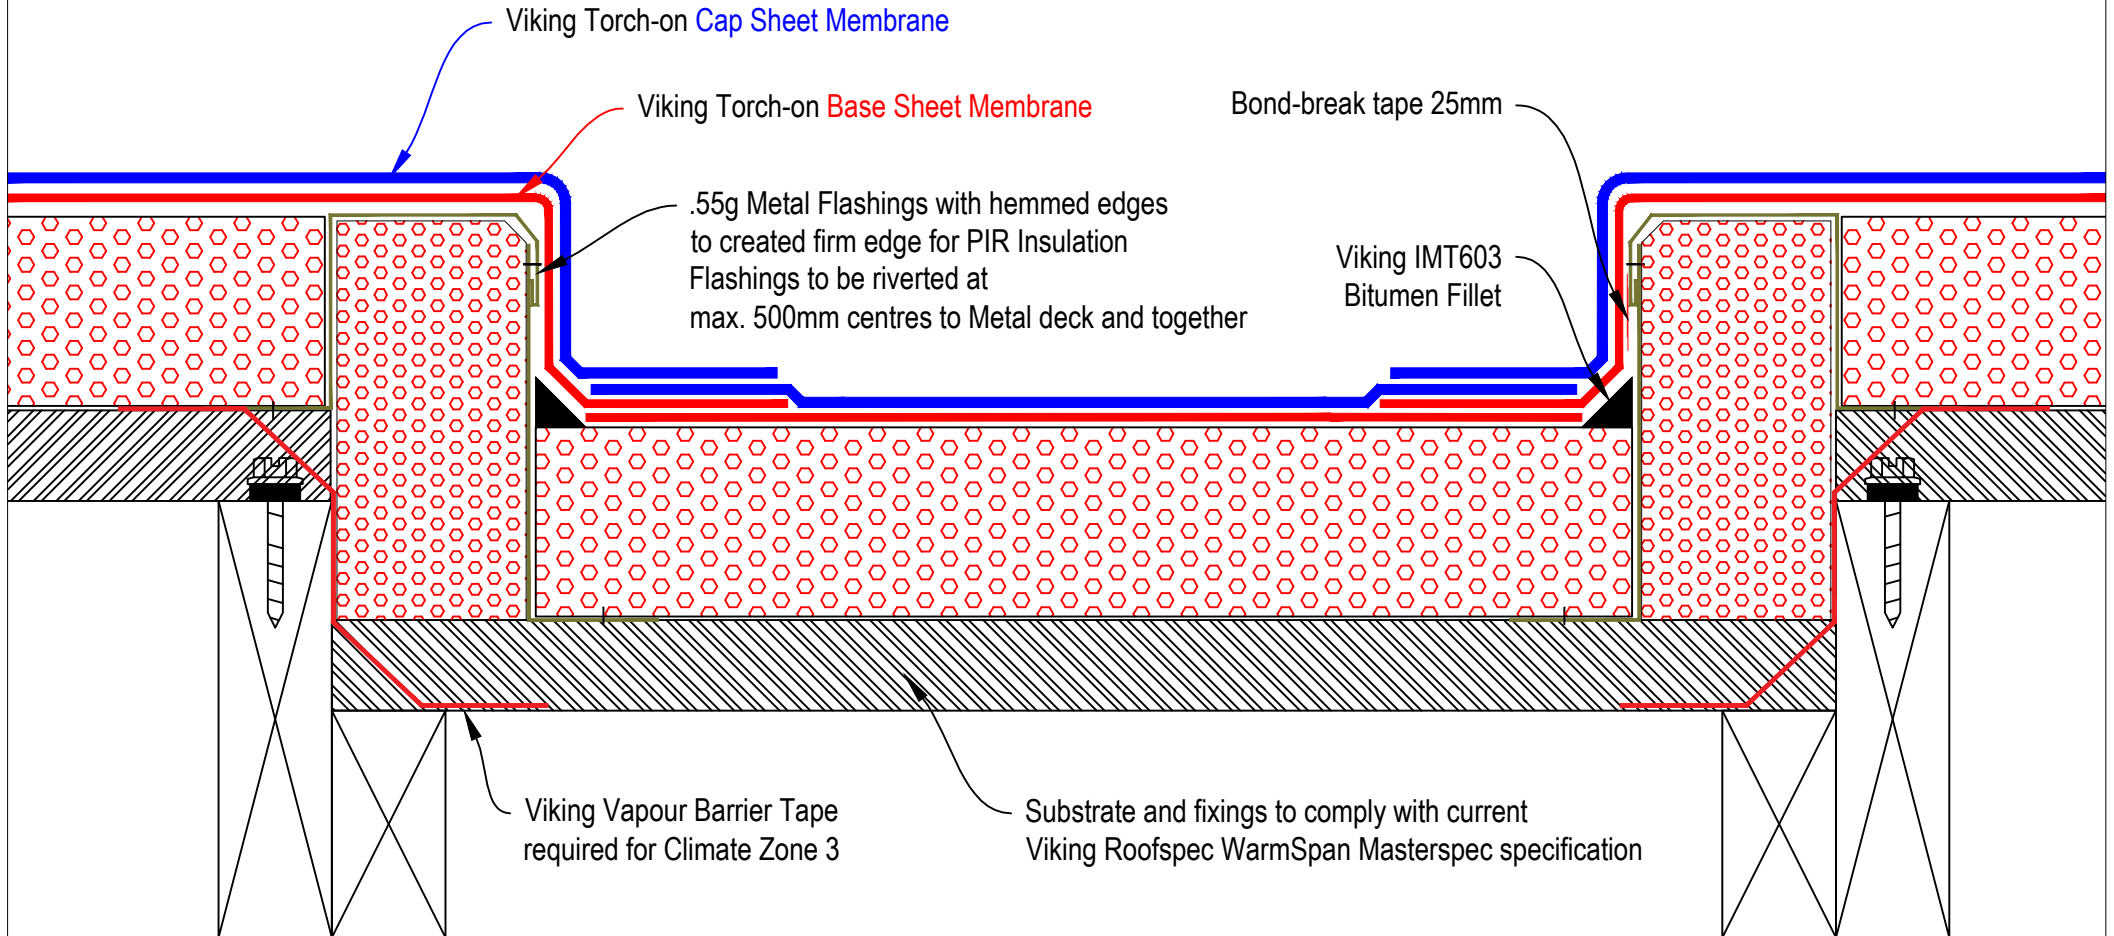

Fire test ISO9705  
 Viking WarmSpan system is rated 1 - S

DRAWING TITLE
Viking WarmSpan with Viking Torch-on 2 layer membrane System Internal Gutter

NOTES:
Substrate Indicative Only

DRAWING STATUS			
INFORMATION ONLY			
Not to Scale	DATE 05/06/2018	Detail Ref.	ISSUE
DRAWN	Viking	VWS07VT	A