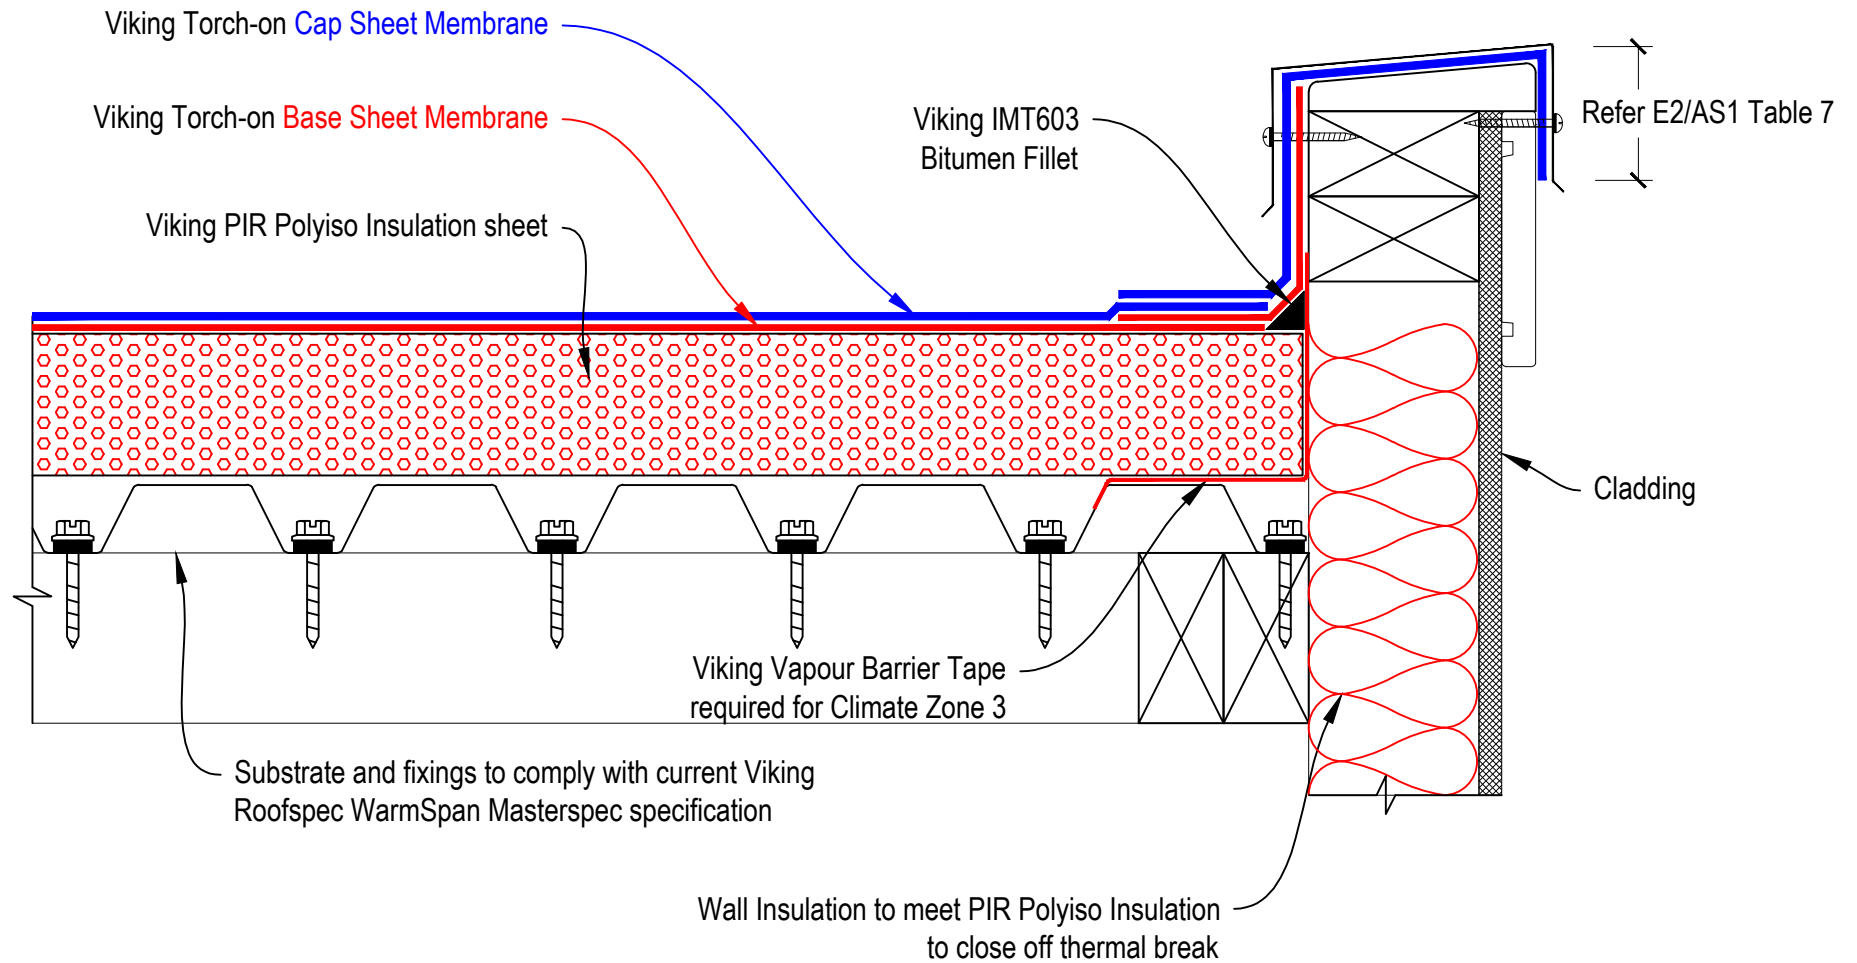

Fire test ISO9705
 Viking WarmSpan system is rated 1 - S

DRAWING TITLE
Viking WarmSpan with Viking Torch-on 2 layer membrane System Parapet or Barge Edge Detail

NOTES:
Substrate Indicative Only

DRAWING STATUS			
INFORMATION ONLY			
Not to Scale	DATE 05/06/2018	Detail Ref.	ISSUE
DRAWN	Viking	VWS06VT	A