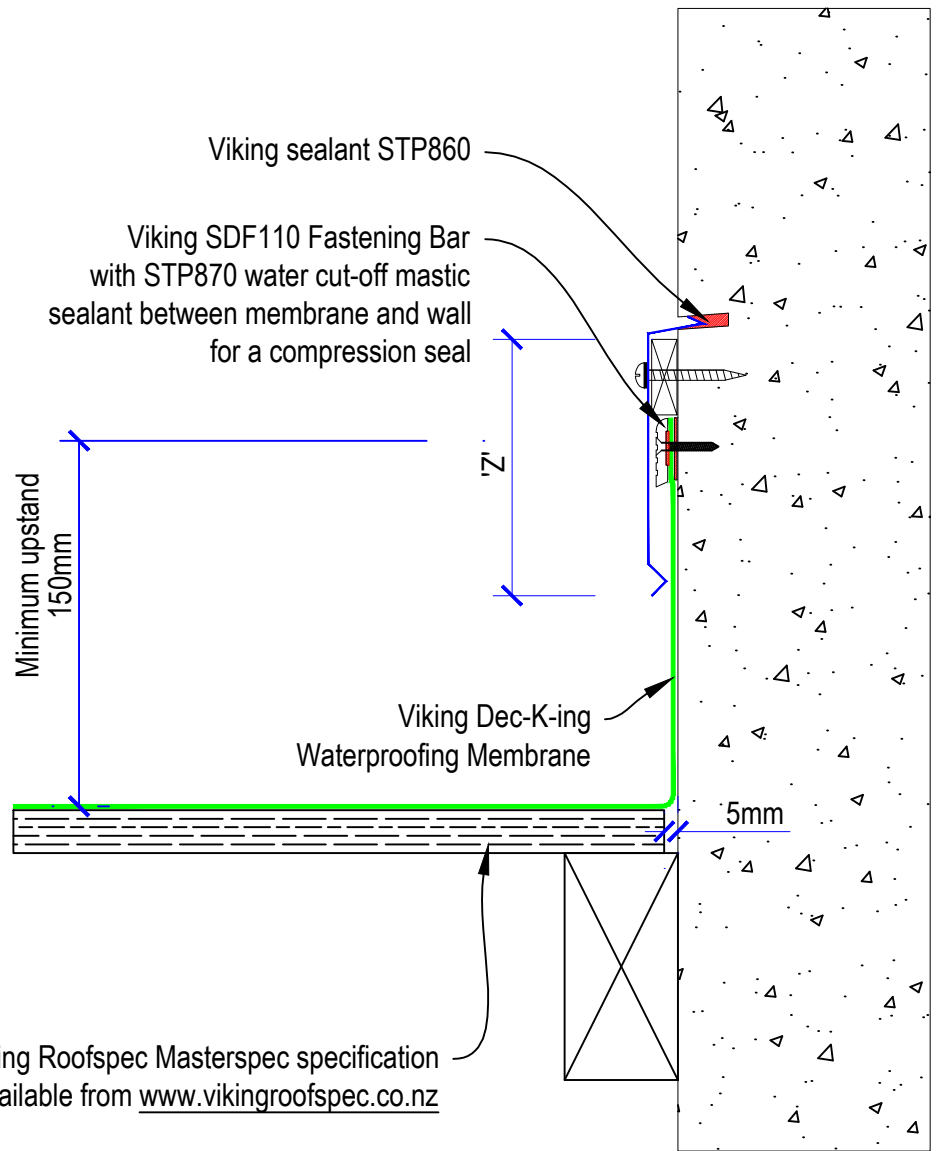

Note:  
 Viking Roofspec  
 would only advise using  
 a pressure bar detail  
 where a Chase detail  
 is not practical

DRAWING TITLE
DK06 Dec-K-ing Chase or Face upstand

NOTES:
1/ Substrate Indicative Only 2/ No fillets required at upstands for Dec-K-ing

DRAWING STATUS		
INFORMATION ONLY		
Not to Scale	DATE 29/4/2015	Detail Ref.
DRAWN	Viking	DK06
SERIES	1.10	