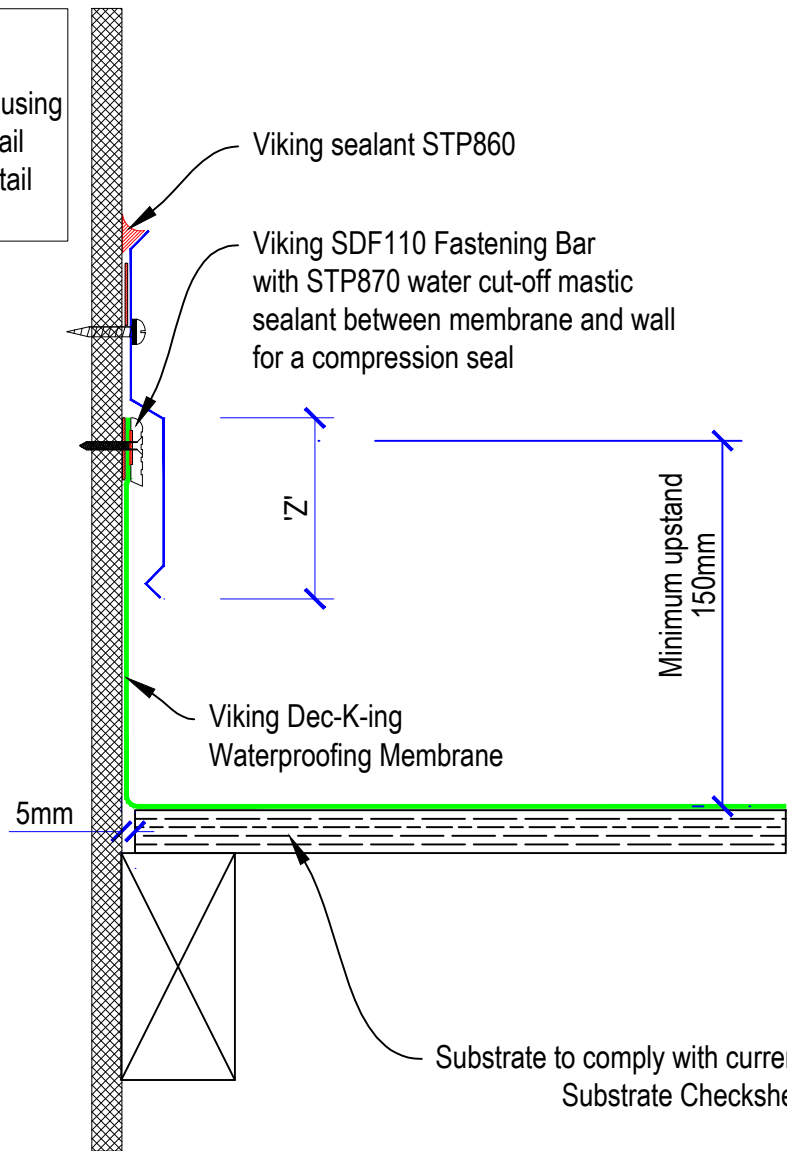

Note:  
 Viking Roofspec  
 would only advise using  
 a pressure bar detail  
 where a Chase detail  
 is not practical

DRAWING TITLE
DK06 Dec-K-ing Chase or Face upstand

NOTES:
1/ Substrate Indicative Only 2/ No fillets required at upstands for Dec-K-ing

DRAWING STATUS		
INFORMATION ONLY		
Not to Scale	DATE 29/4/2015	Detail Ref.
DRAWN	Viking	DK06
SERIES	1.10	