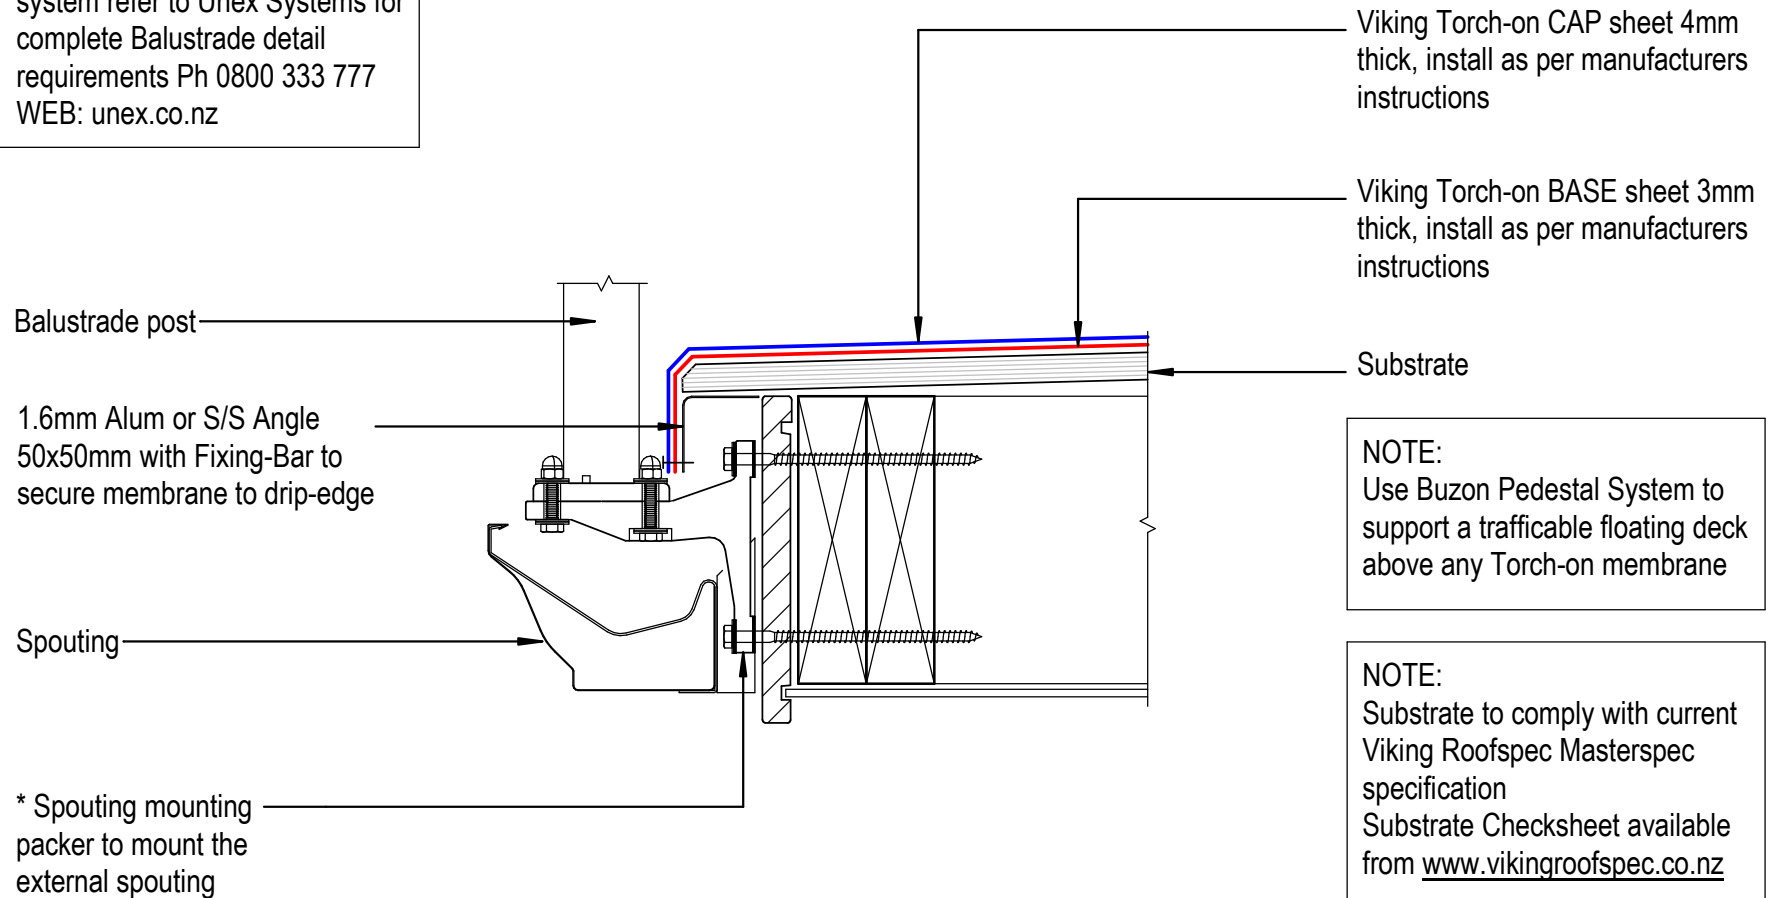

NOTE:

* Unex Balustrade bracket and system refer to Unex Systems for complete Balustrade detail requirements Ph 0800 333 777 WEB: unex.co.nz

DRAWING TITLE

Viking Torch-On
Deck_Balustrade to External Spouting

Viking Torch-On systems are CodeMarked

DRAWING

INFORMATION ONLY

Scale:

Not to Scale

Date:

23/11/2020

Drawn: