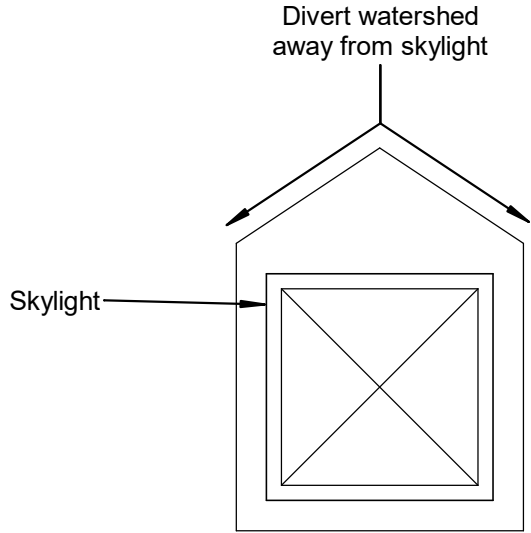

NOTE:
 Substrate to comply with current Viking Roofspec Masterspec specification
 Substrate Checksheet available from www.vikingroofspec.co.nz

NOTE:
 Refer TOR_004A

DRAWING TITLE

Viking Torch-On
 Penetration_Skylight or Roof Access hatch

NOTES:

- Viking Waterproof Membrane as notated can be Viking Gemini, Lybra or Phoenix Super.
- All fixings, cladding and structure are indicative only unless notated.

Viking Torch-On systems are CodeMarked

DRAWING

INFORMATION ONLY

Scale:	Date:	Drawn:	Viking
Not to Scale	23/11/2020		
Detail Ref: VIK_TOR_008_SKYLACCH			