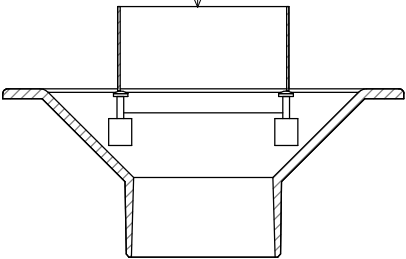

Viking Roofspec 100mmØ ALLThrough balcony drain  
SDM058 installed as per manufacturers instructions.

**Viking Roofspec Drain 02 D02:  
Drains - All Through Balcony Drain - 100mm**

Viking Roofspec 100mmØ  
ALLThrough balcony drain  
SDM058 installed as per  
manufacturers instructions.