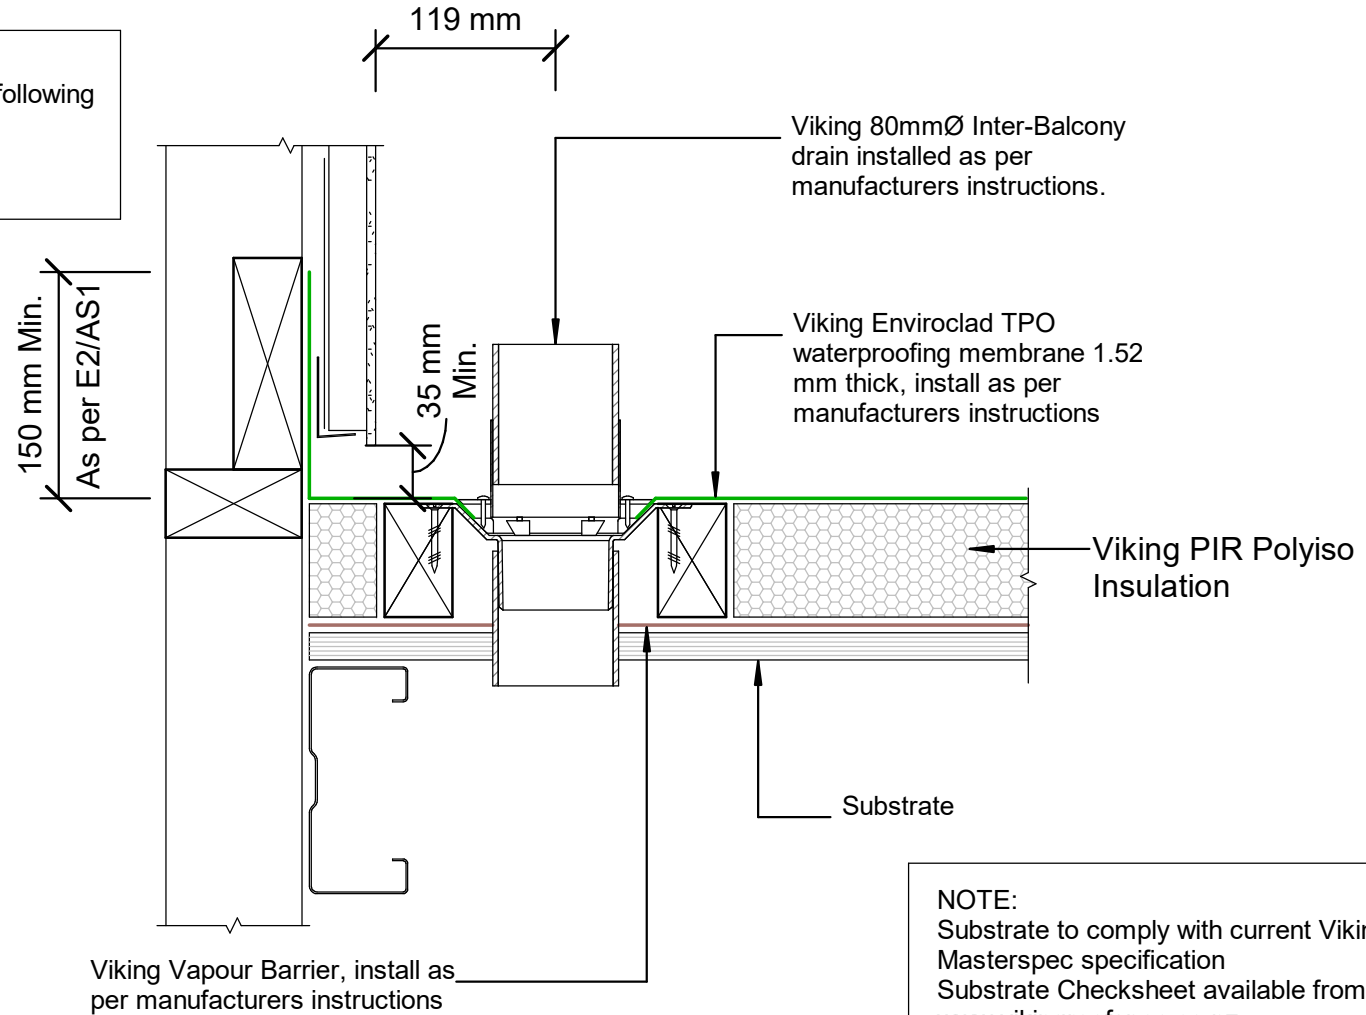

**NOTE:**  
Inter-Balcony drains are available in the following outlet diameter sizes:  
65mm / 80mm / 100mm / 150mm

**NOTE:**  
Substrate to comply with current Viking Roofspec Masterspec specification  
Substrate Checksheet available from [www.vikingroofspec.co.nz](http://www.vikingroofspec.co.nz)

DRAWING TITLE

Viking WarmRoof - Enviroclad  
Penetration\_Balcony Drain 80mm

NOTES:

- \* Angle fillets are not required at upstands for Enviroclad
- \* All fixings, cladding and structure are indicative only unless noted
- \* All details to be read in conjunction with Viking Specifications