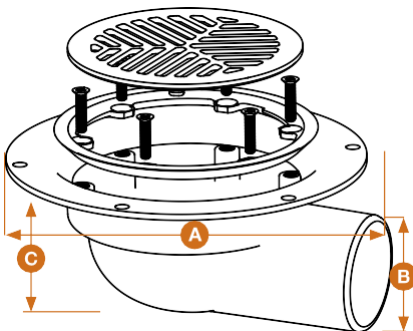

Deck Drain with Side Exit Pipe

	Dimensions	SDM056	Stocked In
A	Flange Diameter	230mm	AK, WN, ChC
B	Side Exit Pipe Diameter	80mm	
C	Drain Depth	100mm	

Can be used with all membrane types