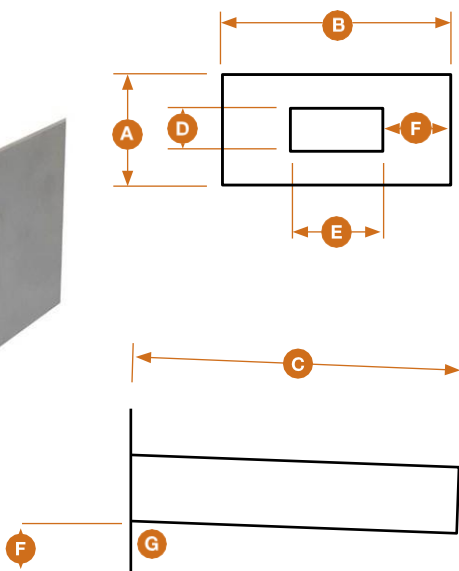

### Scuppers

	Description	SDM052	SDM052a	Stocked In
A	Face Height	125mm	200mm	AK
B	Face Width	310mm	400mm	
C	Flange Width	110mm	120mm	
D	Outlet Length	450mm	460mm	
E	Aperture Height	65mm	80mm	
F	Aperture Width	100mm	200mm	
G	Drain Slope	1°	2°	
	Colour	Light Grey	grey	
SDM052 and SDM052a - only to be used with Dec-K-Ing				