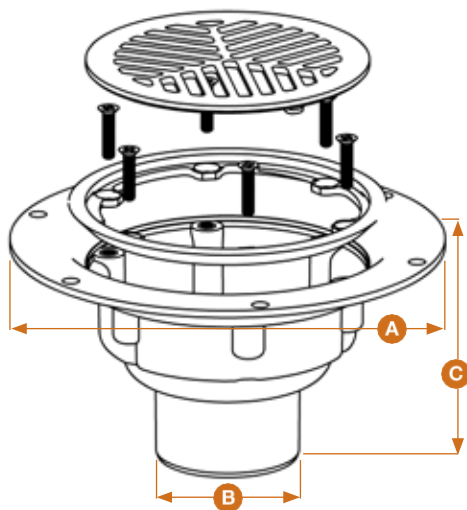

SDM050

Deck Drain with Grill

	Dimensions	SDM050b	SDM050	Stocked In
A	Flange Diameter	170mm	230mm	AK, WN, ChC
B	Downpipe Diameter	65mm	80 / 100mm	
C	Drain Depth	80mm	120mm	

Can be used with all membrane types