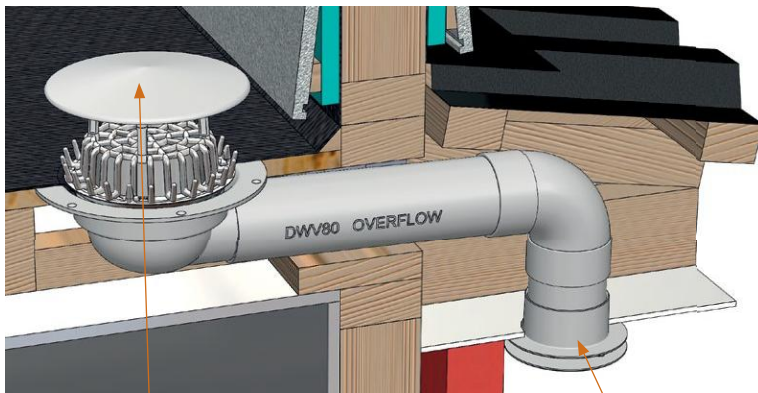

SDM063

Overflow Soffit Trims and Hats

Product code	Description	Stocked In
SDM062	Soffit Trim 65mm	AK, WN, ChC
SDM060	Soffit Trim 80mm	
SDM061	Soffit Trim 100mm	
SDM064	Overflow Hat 65mm	
SDM063	Overflow Hat 80/100mm	
SDM063B	Overflow Hat 150mm