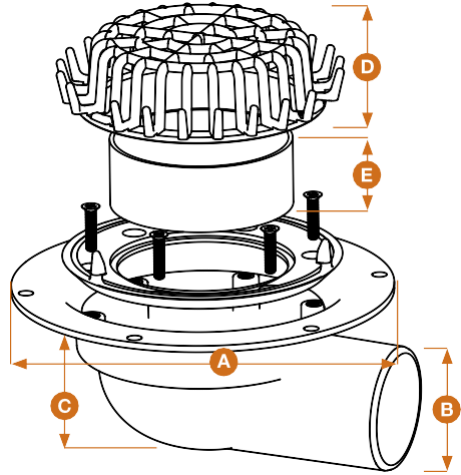

Multi-Purpose Drain or Over-flow Side Exit Pipe

	Dimensions	SDM055	Stocked In
A	Flange Diameter	230mm	AK, WN, ChC
B	Side Exit Pipe Diameter	80mm	
C	Drain Depth	100mm	
D	Grate Height	44mm	
E	Overflow Collar Height	38mm	

Can be used with all membrane types