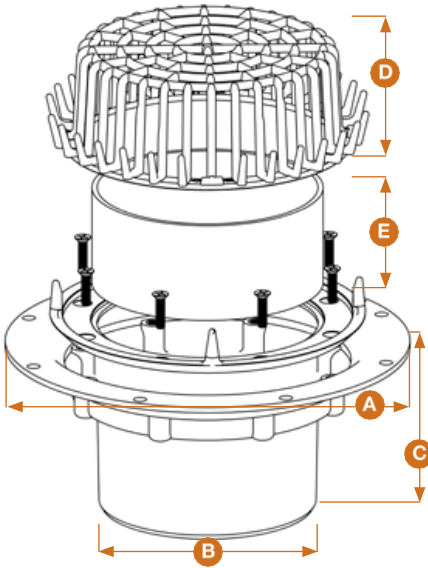

SDM051

Multi-Purpose Drain or Over-flow

	Dimensions	SDM065	SDM049	SDM051	Stocked In
A	Flange Diameter	170mm	230mm	280mm	AK, WN, ChC
B	Downpipe Diameter	65mm	80 / 100mm	150mm	
C	Drain Depth	80mm	120mm	120mm	
D	Grate Height	33mm	44mm	74mm	
E	Overflow Collar Height	30mm	38mm	69mm	

Can be used with all membrane types