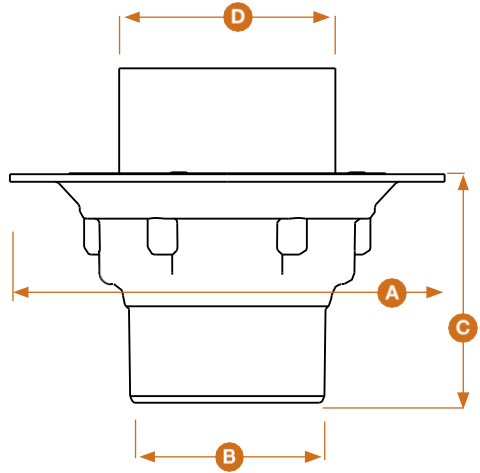

## Deck Drain with Side Exit Pipe

	Dimensions	SDM056	Stocked In
A	Flange Diameter	230mm	AK, WN, ChC
B	Side Exit Pipe Diameter	80mm	
C	Drain Depth	100mm	

Can be used with all membrane types

SDM066C2

SDM066