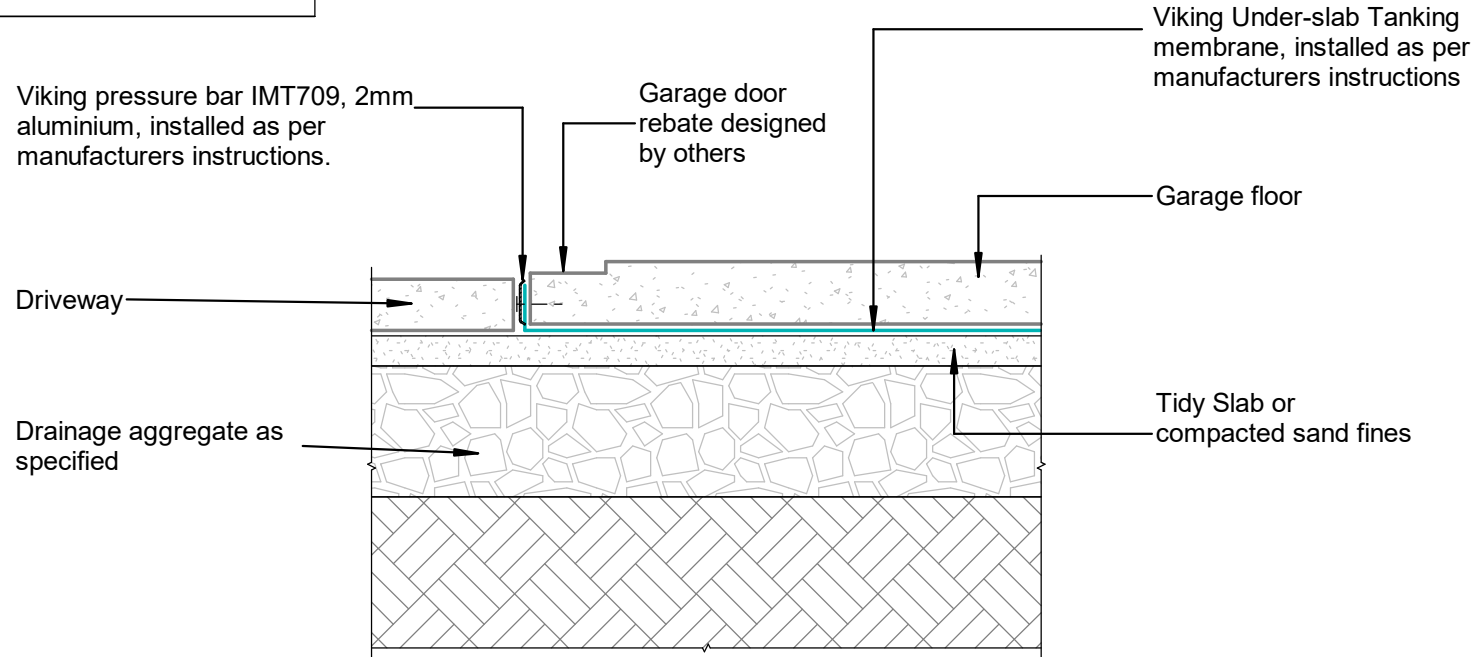

**NOTE:**

Substrate to comply with current Viking  
 Roofspec Masterspec specification  
 Substrate Checksheet available from  
[www.vikingroofspec.co.nz](http://www.vikingroofspec.co.nz)

DRAWING TITLE

Viking Below Ground Tanking - Torch -On  
 Termination\_Garage Door

DRAWING

INFORMATION ONLY

Scale:	Date:	Drawn:	Viking
Not to Scale	01/03/2022		
Detail Ref:			<b>VIK_BGT_TO_37</b>