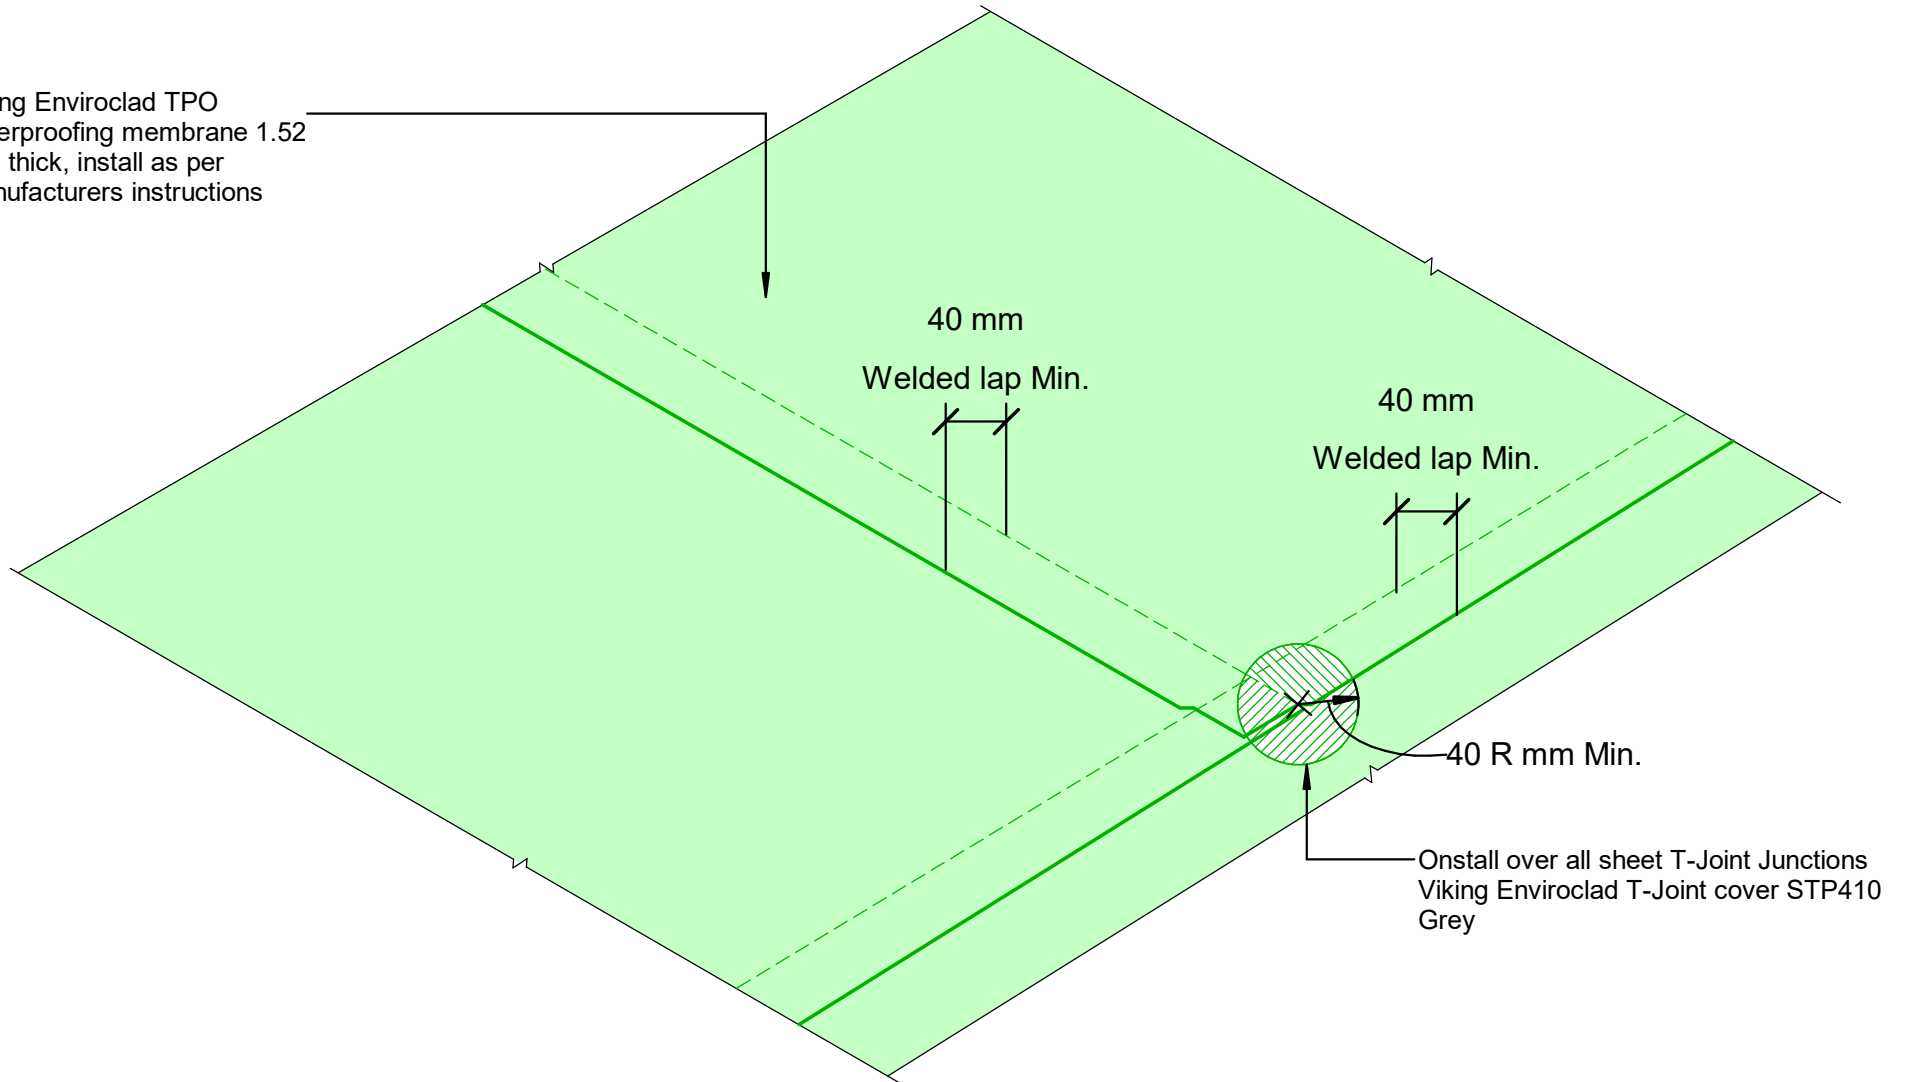

Viking Enviroclad TPO
waterproofing membrane 1.52
mm thick, install as per
manufacturers instructions

DRAWING TITLE

Viking WarmRoof - Enviroclad
Intersection_Sheet T-Joint

NOTES:

- * Angle fillets are not required at upstands for Enviroclad
- * All fixings, cladding and structure are indicative only unless noted
- * All details to be read in conjunction with Viking Specifications

WarmRoof System is Branz
Appraised - 713

DRAWING

INFORMATION ONLY

Scale:	Date:	Drawn:	Viking
--------	-------	--------	--------

Not to Scale	01/03/2022
--------------	------------

Detail Ref:

VIK_WRE_067_INTSSHTT