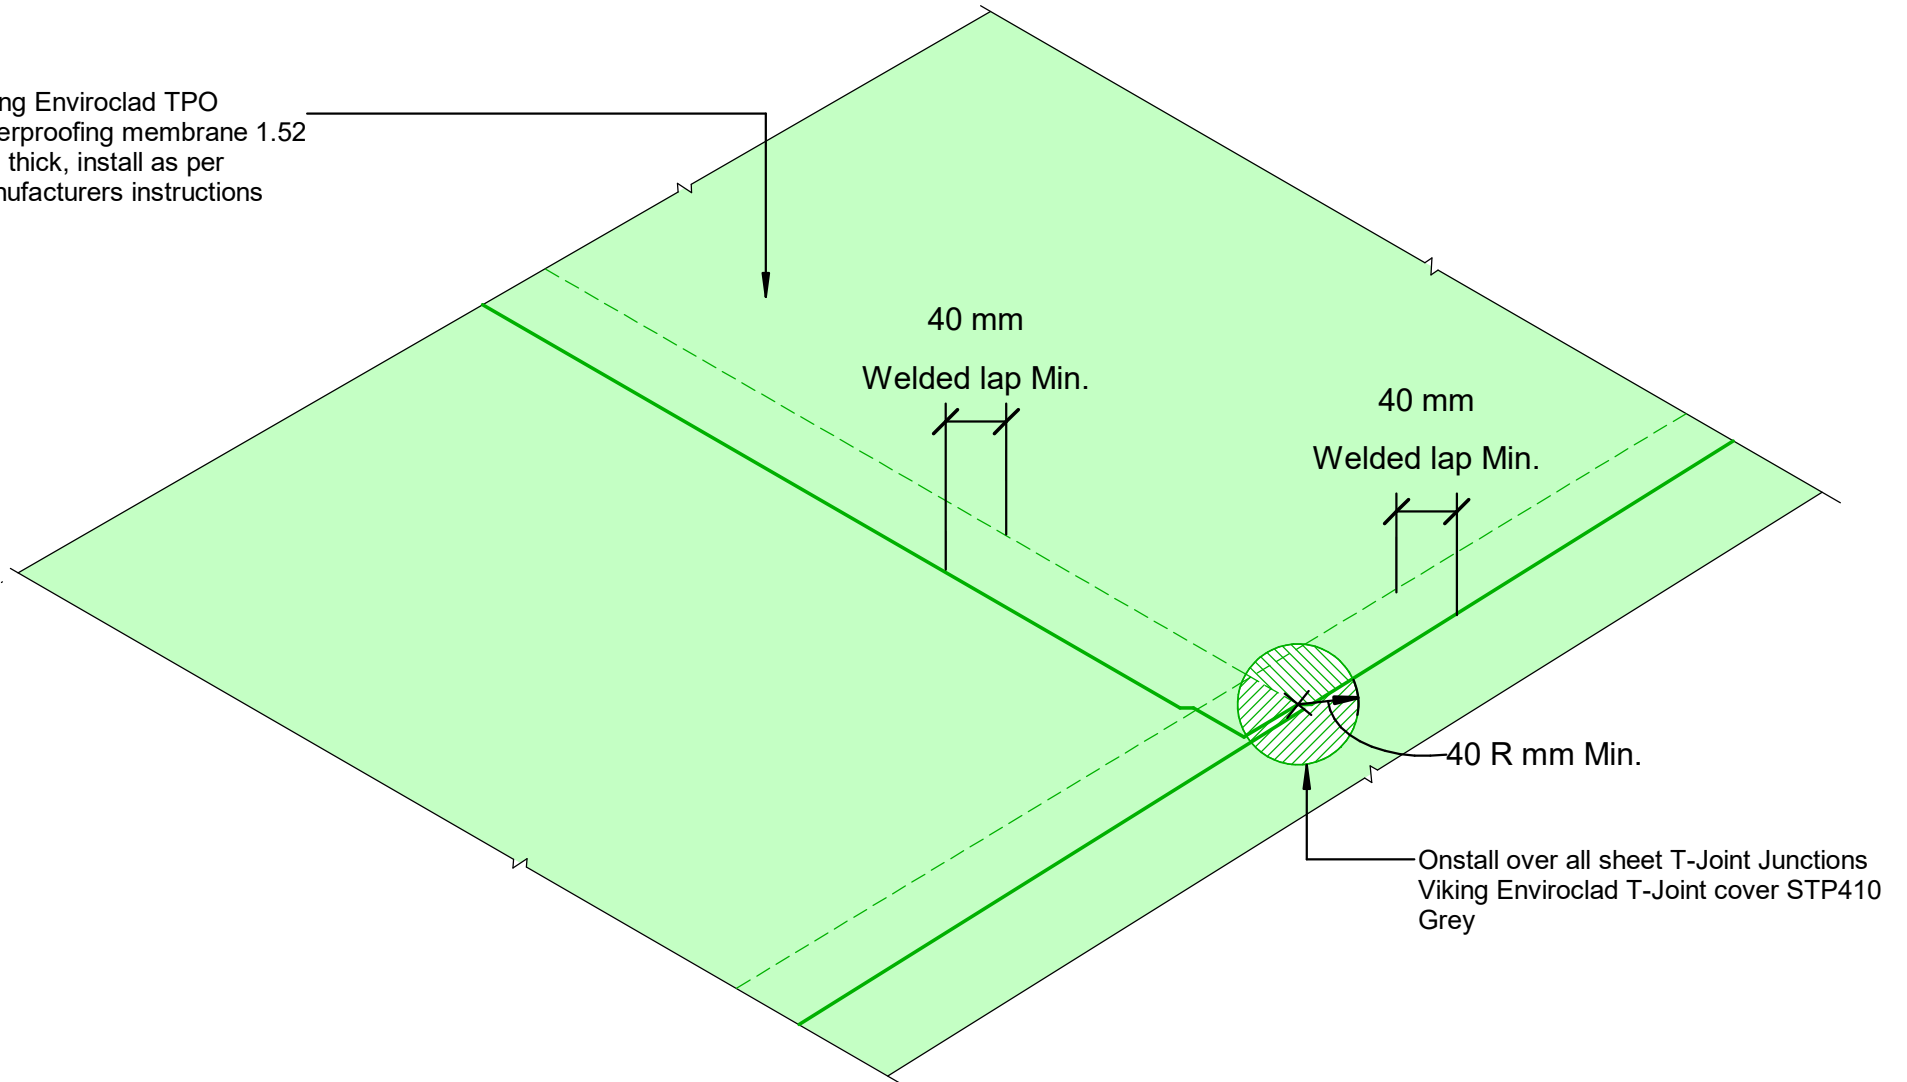

Viking Enviroclad TPO
waterproofing membrane 1.52
mm thick, install as per
manufacturers instructions

DRAWING TITLE

Viking Enviroclad
Intersection_Sheet T-Joint

NOTES:

- * Angle fillets are not required at upstands for Enviroclad
- * All fixings, cladding and structure are indicative only unless notated

Enviroclad
systems are
CodeMarked

DRAWING

INFORMATION ONLY

Scale: Not to Scale	Date: 23/11/2020	Drawn: Viking
------------------------	---------------------	------------------

Detail Ref: **VIK_ENV_067_INTSSHTT**