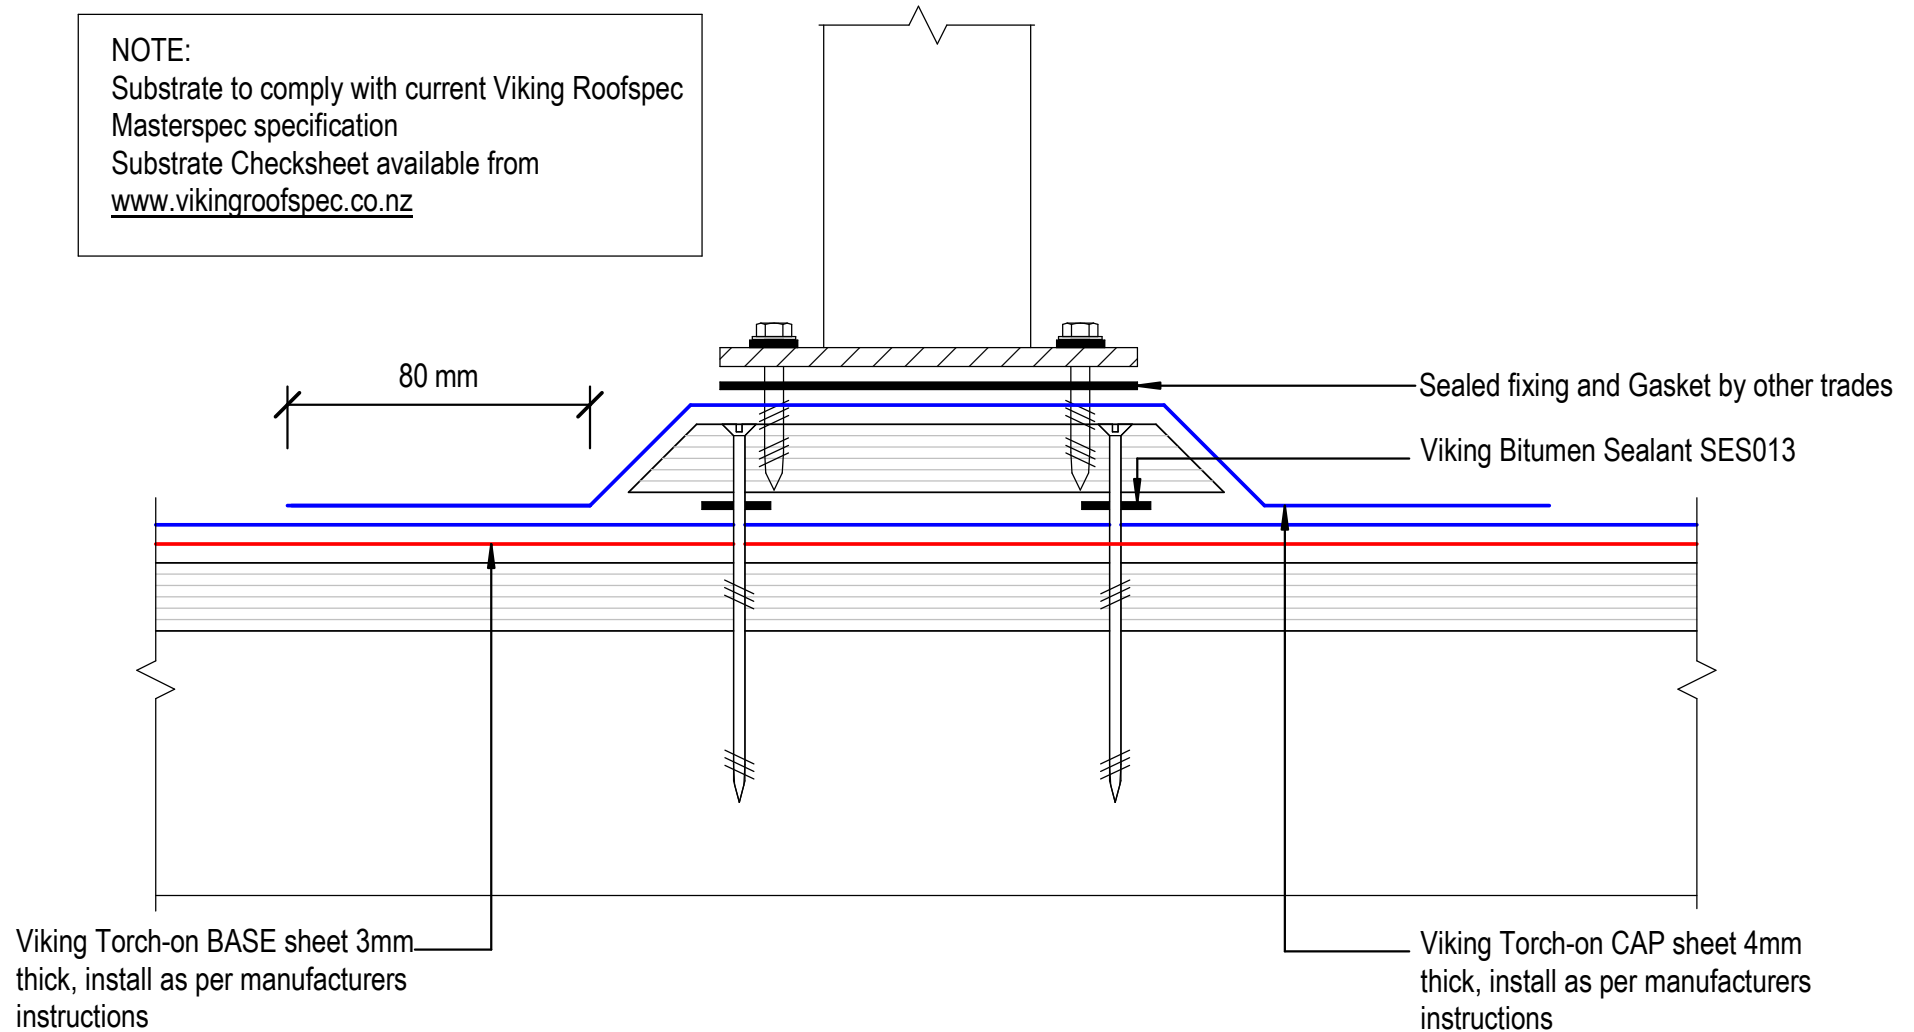

NOTE:

Substrate to comply with current Viking Roofspec Masterspec specification
Substrate Checksheet available from www.vikingroofspec.co.nz

DRAWING TITLE

Viking Torch-On
Penetration_Plinth base for Balustrade

NOTES:

- Viking Waterproof Membrane as notated can be Viking Gemini, Lybra or Phoenix Super.
- All fixings, cladding and structure are indicative only unless notated.

CodeMark

Cert # GM-CMNZ30092

Cert # BV-CMNZ70171

Viking Torch-On systems are CodeMarked

DRAWING

INFORMATION ONLY

Scale:
Not to Scale

Date:
23/11/2020

Drawn:
Viking

Detail Ref:

VIK_TOR_012_PENEPLIN