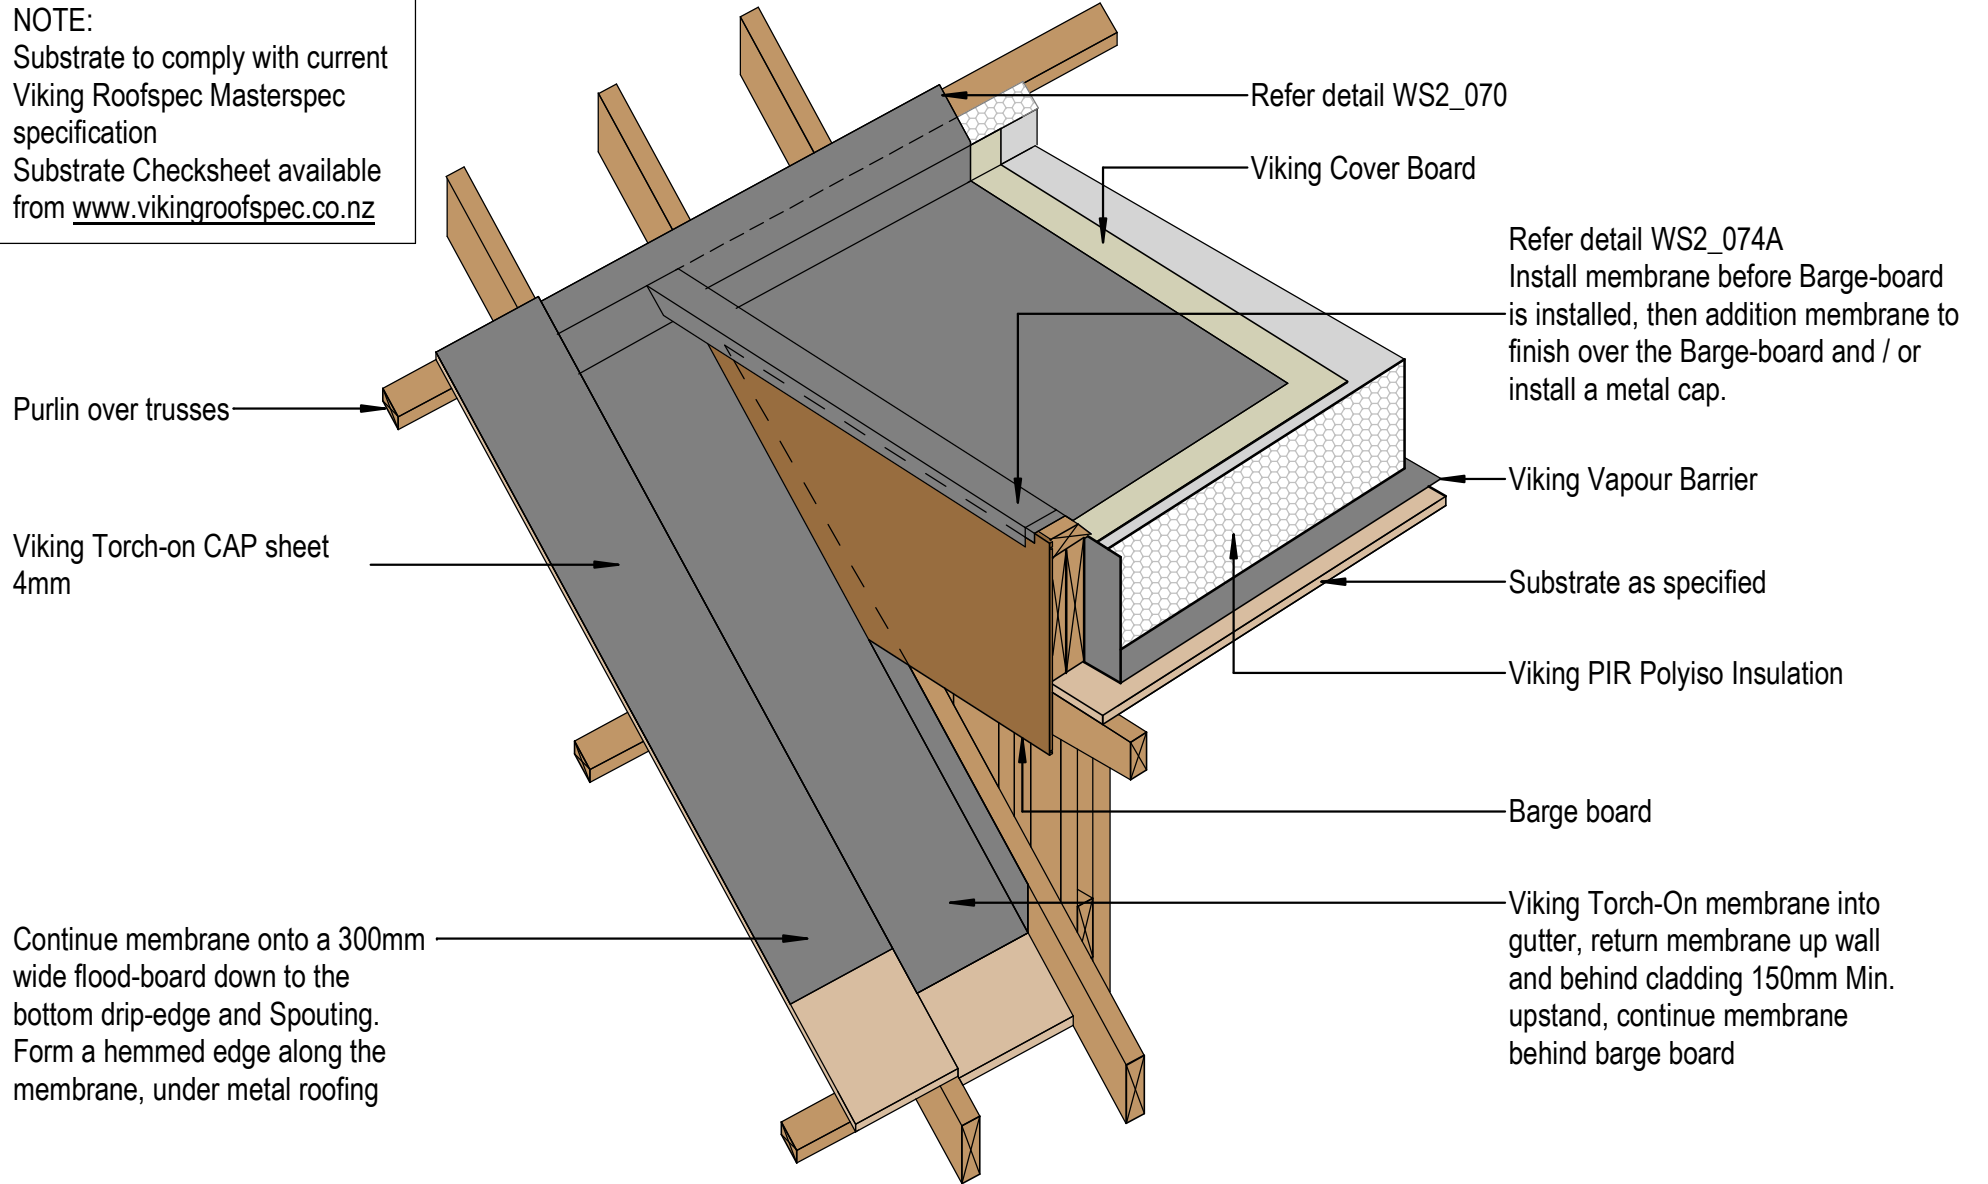

**NOTE:**

Substrate to comply with current Viking Roofspec Masterspec specification  
 Substrate Checksheet available from [www.vikingroofspec.co.nz](http://www.vikingroofspec.co.nz)

DRAWING TITLE

Viking WS2 - Torch-On  
 Roof Junction\_Dormer ISO

NOTES:

\*Viking Waterproof Membrane as notated can be Viking Gemini, Lybra, Phoenix Super or Halley P.  
 \*All details to be read in conjunction with Viking Specifications.

Substrate and structure are indicative only

DRAWING STATUS

INFORMATION ONLY

Scale: Not to Scale	Date: 01/10/2022	Drawn: Viking
Detail Ref: <b>VIK_WS2_TOR_074_RJUNDORM</b>		