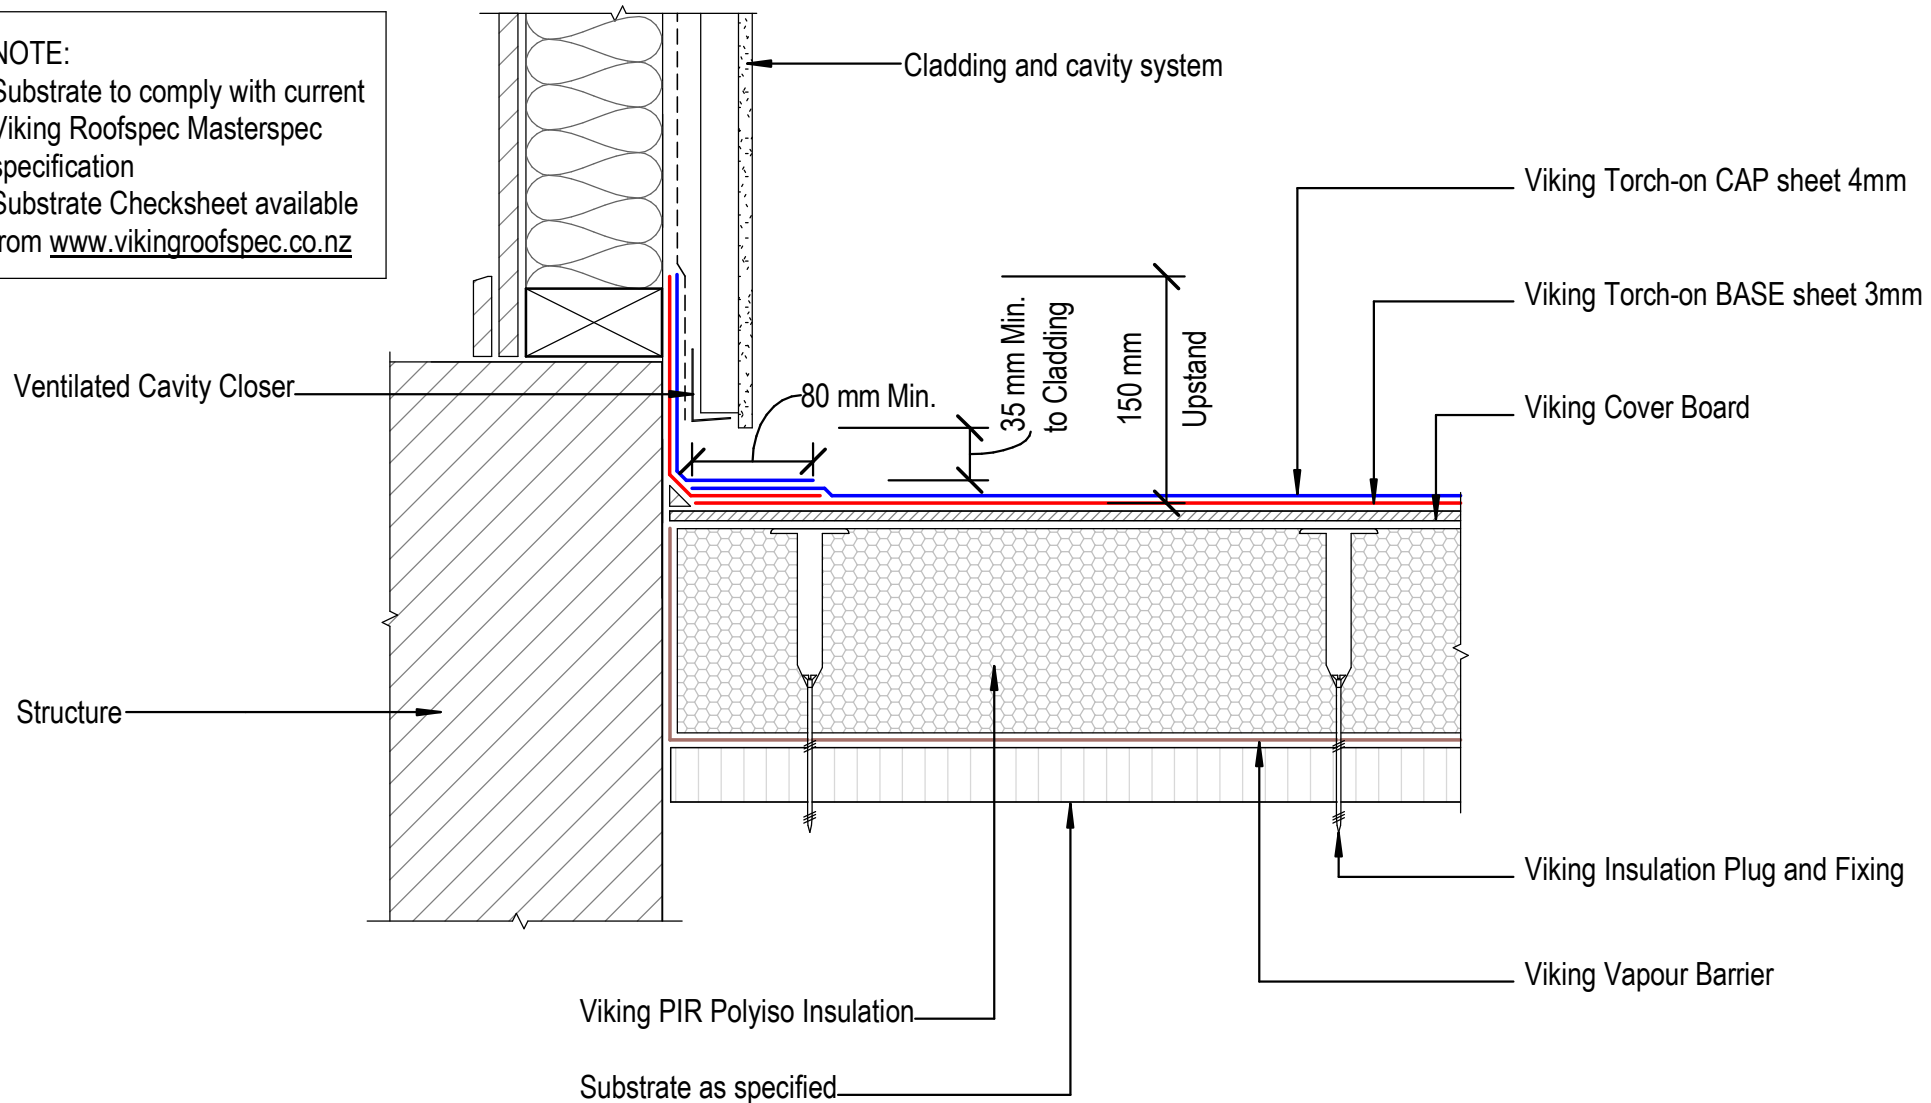

NOTE:
 Substrate to comply with current
 Viking Roofspec Masterspec
 specification
 Substrate Checksheet available
 from www.vikingroofspec.co.nz

DRAWING TITLE

Viking WS2 - Torch-On
 Apron_Upstand behind cladding

NOTES:

*Viking Waterproof Membrane as notated can be
 Viking Gemini, Lybra, Phoenix Super or Halley P.
 *All details to be read in conjunction with
 Viking Specifications.

Substrate and structure are
 indicative only

DRAWING STATUS

INFORMATION ONLY

Scale: Not to Scale	Date: 01/10/2022	Drawn: Viking
Detail Ref: VIK_WS2_TOR_080_APRNUPST		