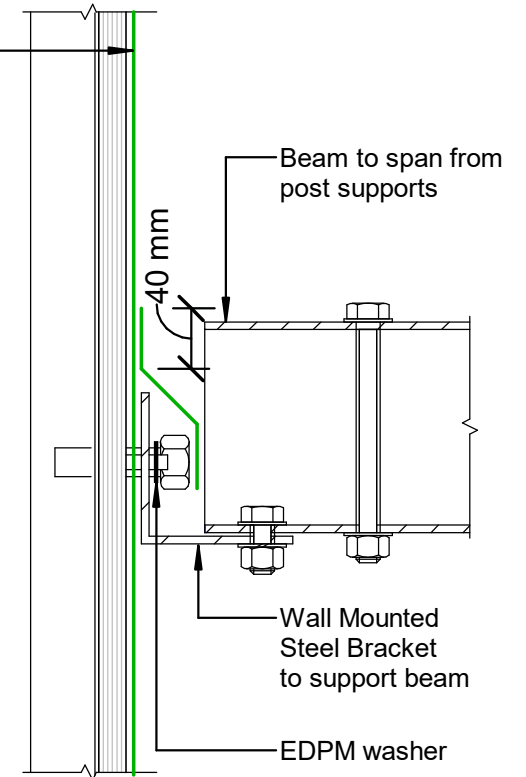

Viking Enviroclad TPO waterproofing membrane 1.52 mm thick, install as per manufacturers instructions

Viking Enviroclad TPO waterproofing membrane 1.52 mm thick, install as per manufacturers instructions

Wall Mounted Bracket

NOTE:
 Post and Brackets are SED.
 Spaced according to weight and beam spanning abilities.
 Not supplied by Viking Roofspec.

DRAWING TITLE

Viking Enviroclad
 Penetration_Post or Rail for Plant Room equipment

NOTES:

- * Angle fillets are not required at upstands for Enviroclad
- * All fixings, cladding and structure are indicative only unless notated

Enviroclad systems are CodeMarked

DRAWING

INFORMATION ONLY

Scale:	Date:	Drawn:	Viking
Not to Scale	23/11/2020		