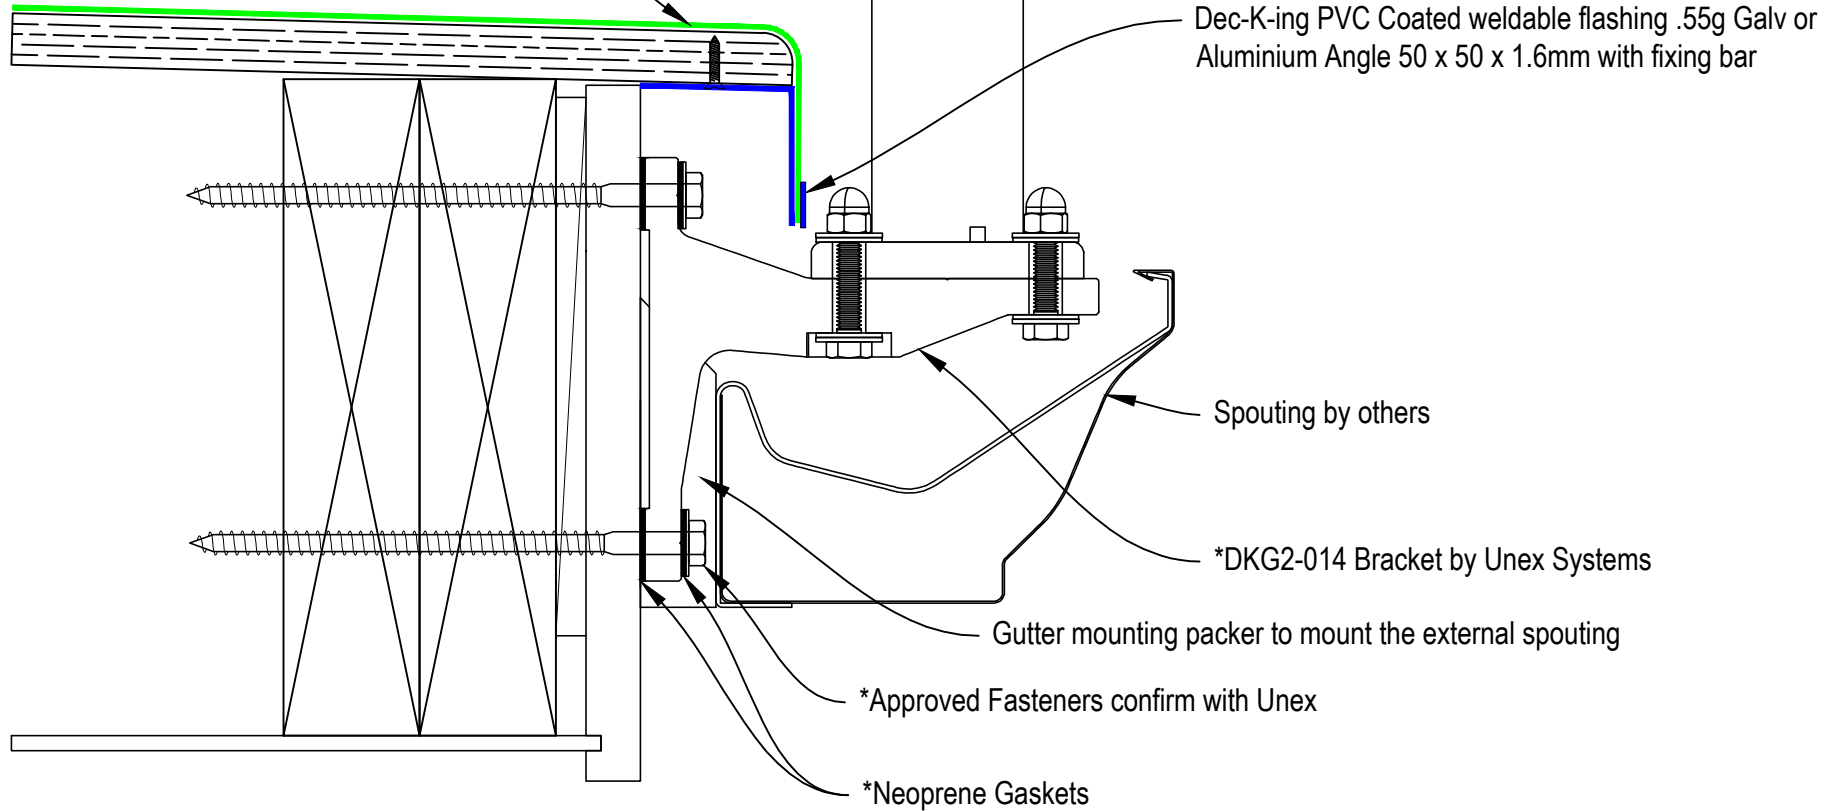

Viking Dec-K-ing
Waterproofing deck membrane

Balustrade post

* Unex Balustrade bracket and system
refer to Unex Systems for complete Balustrade detail requirements
Ph 0800 333 777 WEB: unex.co.nz

DRAWING TITLE
DK02 Dec-K-ing Drip Edge to External Spouting

NOTES:
1/ Substrate Indicative Only 2/ No fillets required at upstands for Dec-K-ing

DRAWING STATUS		
INFORMATION ONLY		
Not to Scale	DATE 29/4/2015	Detail Ref.
DRAWN	Viking	DK02 A
SERIES	1.10	