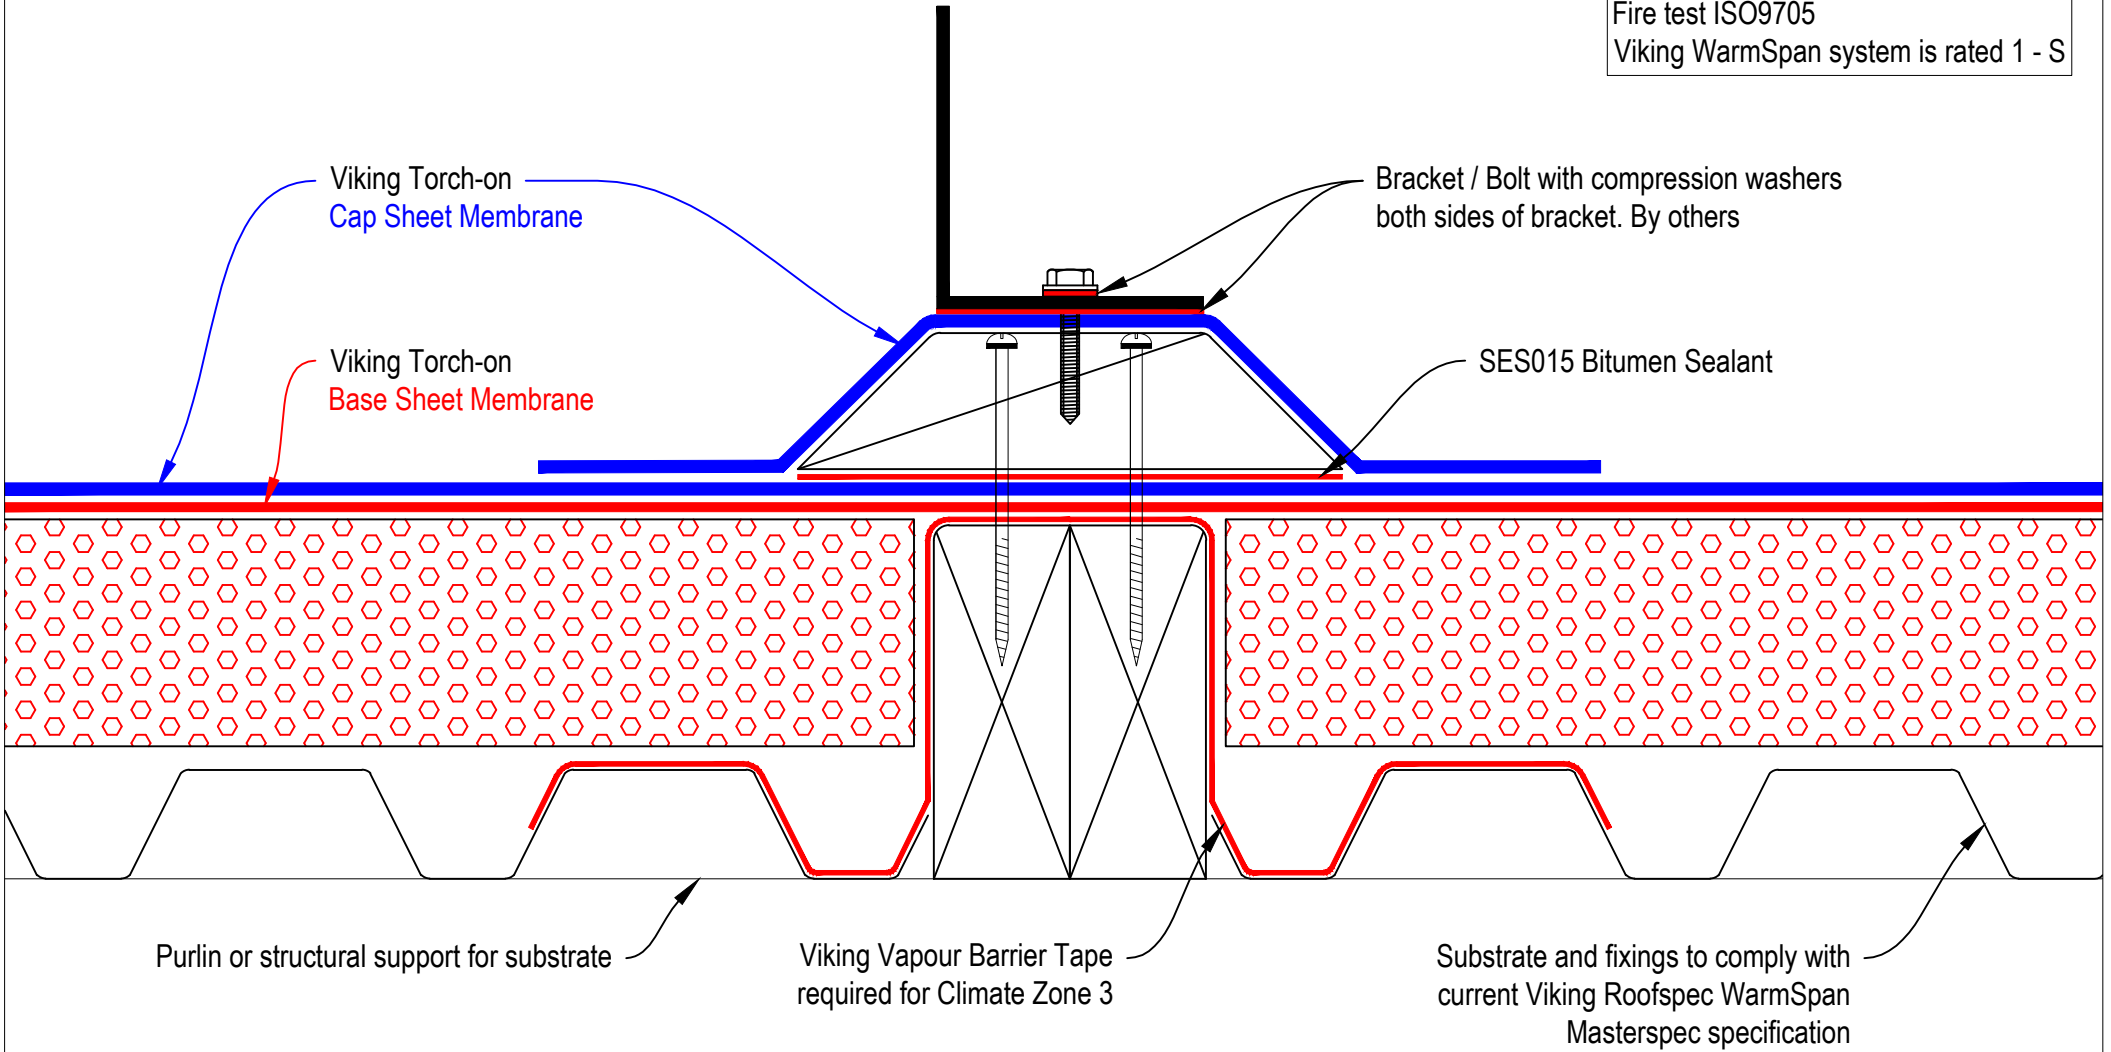

Fire test ISO9705
 Viking WarmSpan system is rated 1 - S

DRAWING TITLE
 Viking WarmSpan with Viking Torch-on 2 layer membrane System
 Plinth Detail

NOTES:
 Substrate Indicative Only

DRAWING STATUS			
INFORMATION ONLY			
Not to Scale	DATE 05/06/2018	Detail Ref.	ISSUE
DRAWN	Viking	VWS14VT	A