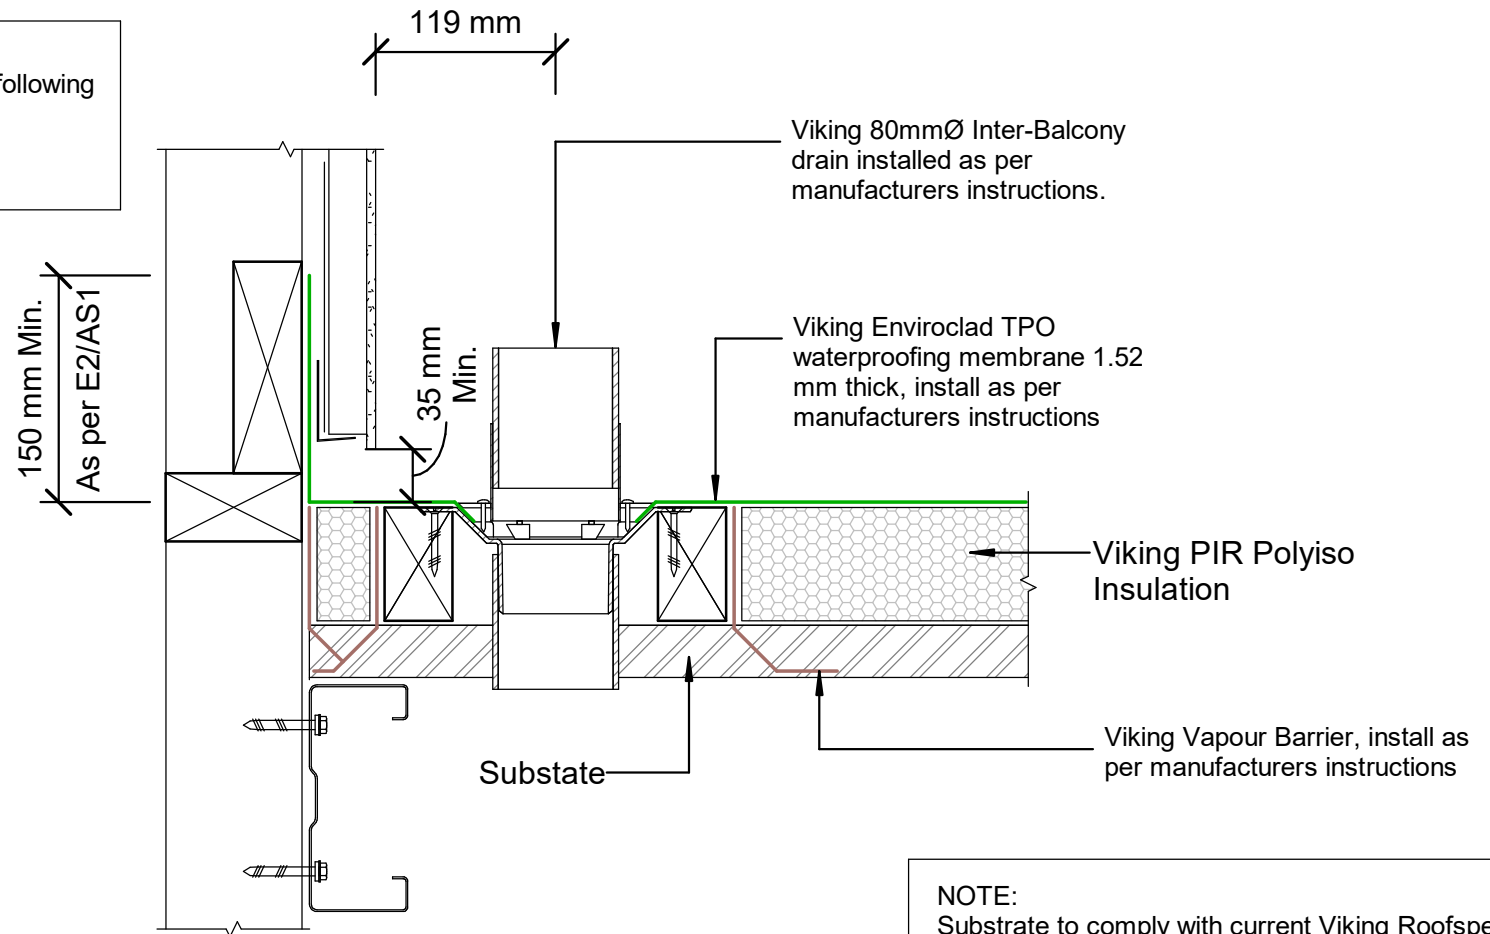

**NOTE:**  
Inter-Balcony drains are available in the following outlet diameter sizes:  
65mm / 80mm / 100mm / 150mm

**NOTE:**  
Substrate to comply with current Viking Roofspec Masterspec specification  
Substrate Checksheet available from [www.vikingroofspec.co.nz](http://www.vikingroofspec.co.nz)

DRAWING TITLE

Viking WarmSpan - Enviroclad  
Penetration\_Balcony Drain 80mm

NOTES:

- \* Angle fillets are not required at upstands for Enviroclad
- \* All fixings, cladding and structure are indicative only unless notated
- \* All details to be read in conjunction with Viking Specifications