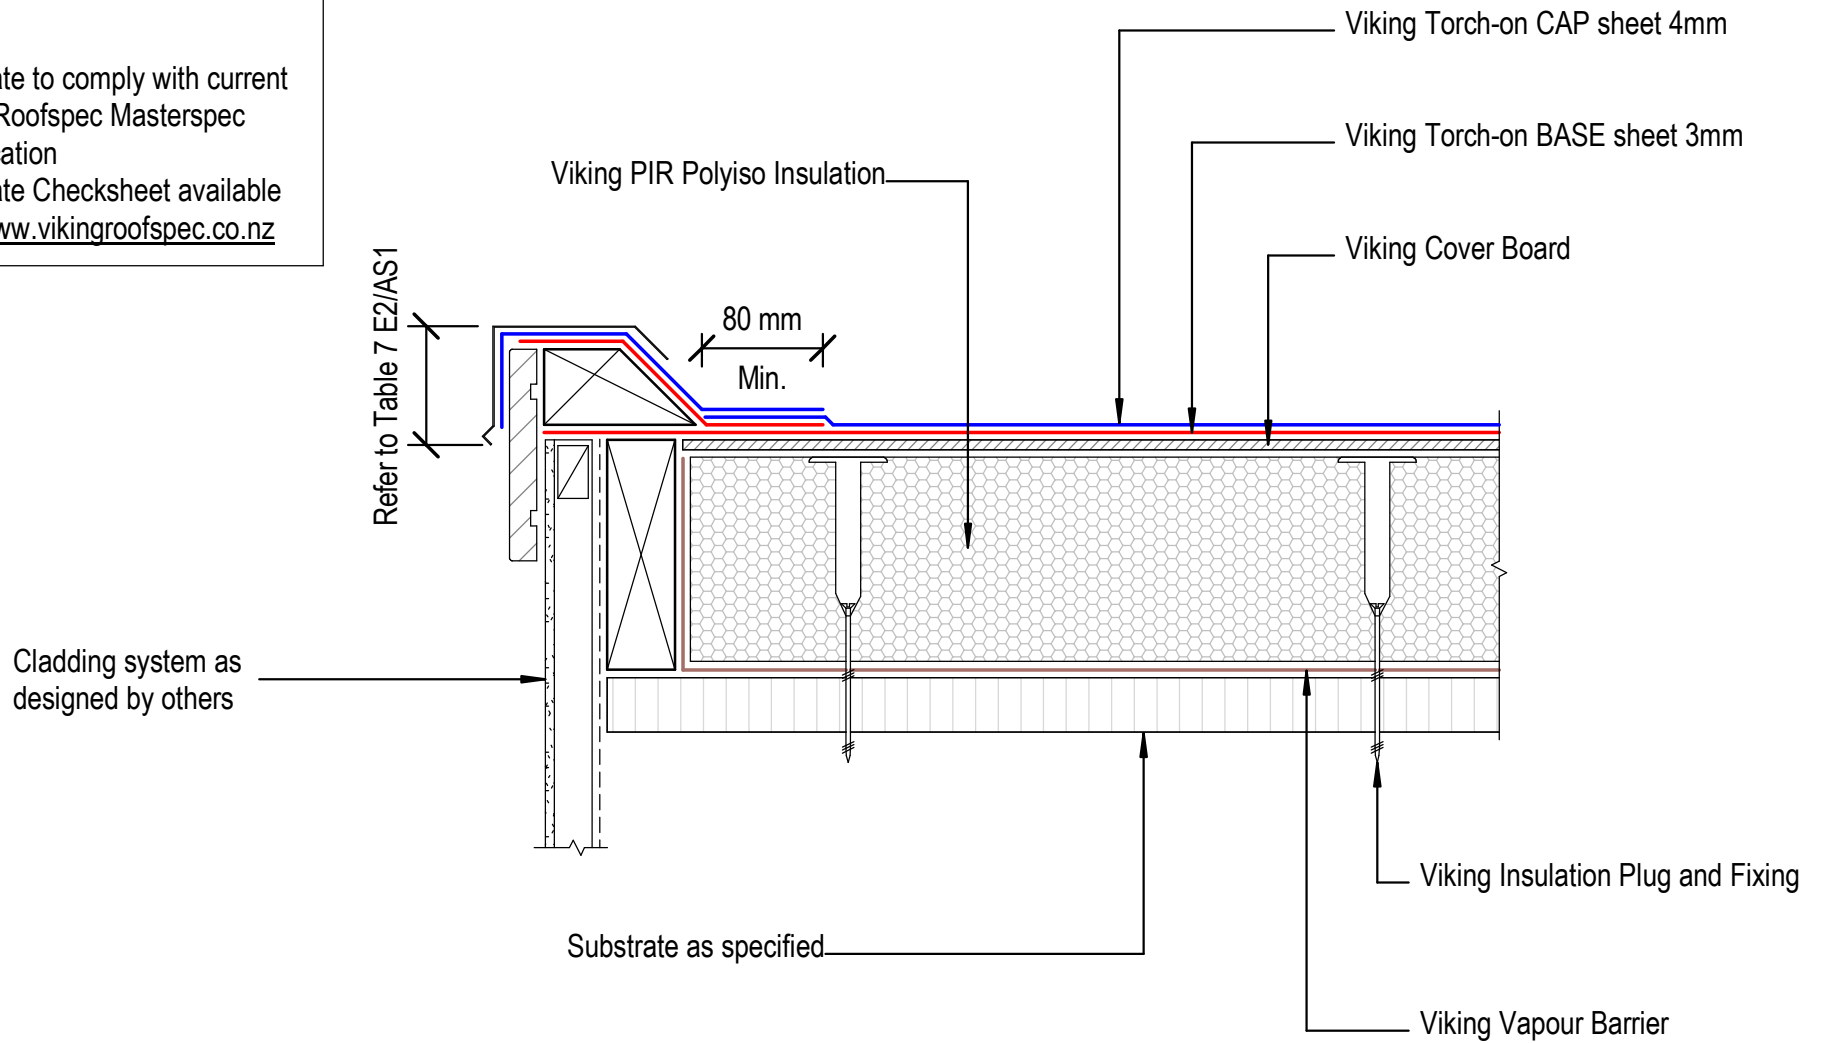

NOTE:

Substrate to comply with current Viking Roofspec Masterspec specification
 Substrate Checksheet available from www.vikingroofspec.co.nz

DRAWING TITLE

Viking WS2 - Torch-On
 Verge_Barge

NOTES:

*Viking Waterproof Membrane as notated can be Viking Gemini, Lybra, Phoenix Super or Halley P.
 *All details to be read in conjunction with Viking Specifications.

Substrate and structure are indicative only

DRAWING STATUS

INFORMATION ONLY

Scale: Not to Scale	Date: 01/10/2022	Drawn:	Viking
Detail Ref: VIK_WS2_TOR_030_VERGBARG			