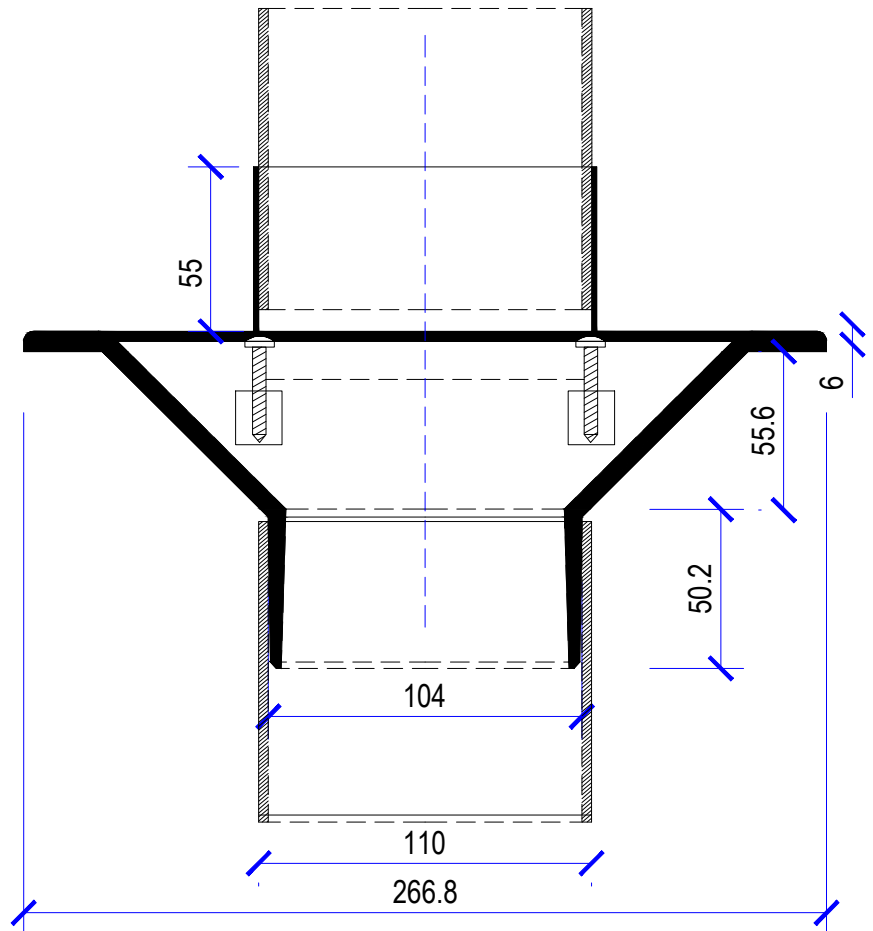

SDM057  
80mm PVC Allthrough Deck Drain

SDM058  
100mm PVC Allthrough Deck Drain

DRAWING TITLE	NOTES:
<p>Viking Drainage Allproof Allthrough Balcony Drains 80mm and 100mm</p>	

DRAWING STATUS		
INFORMATION ONLY		
Not to Scale	DATE 25/10/2016	Detail Ref.
DRAWN	Viking	Drainage A
SERIES	1.10	