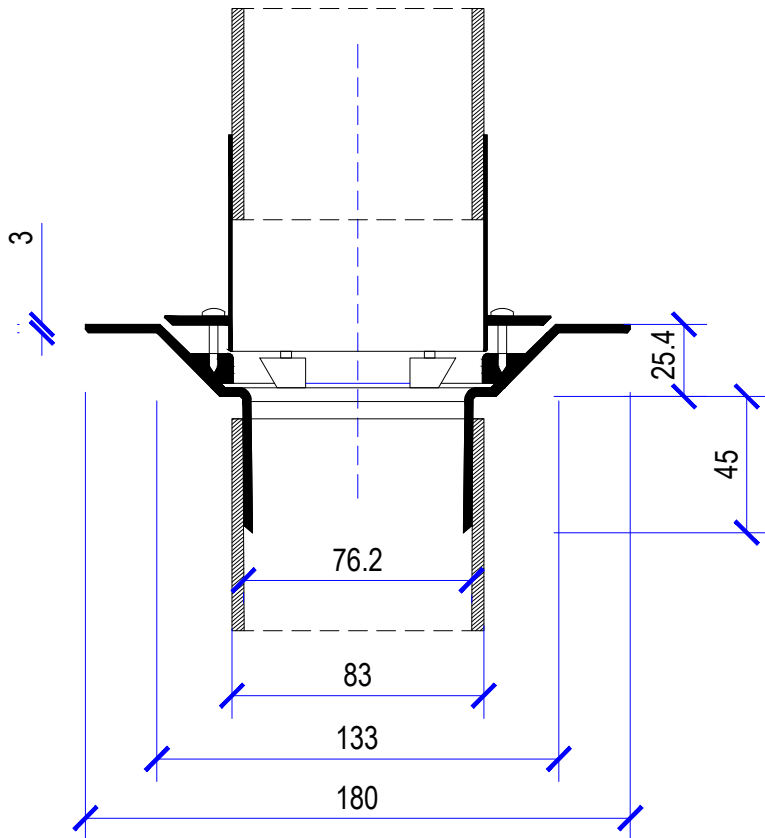

SDM057  
80mm PVC Allthrough Deck Drain

SDM058  
100mm PVC Allthrough Deck Drain

DRAWING TITLE	NOTES:
<p>Viking Drainage Allproof Allthrough Balcony Drains 80mm and 100mm</p>	

DRAWING STATUS		
INFORMATION ONLY		
Not to Scale	DATE 25/10/2016	Detail Ref.
DRAWN	Viking	Drainage A
SERIES	1.10	